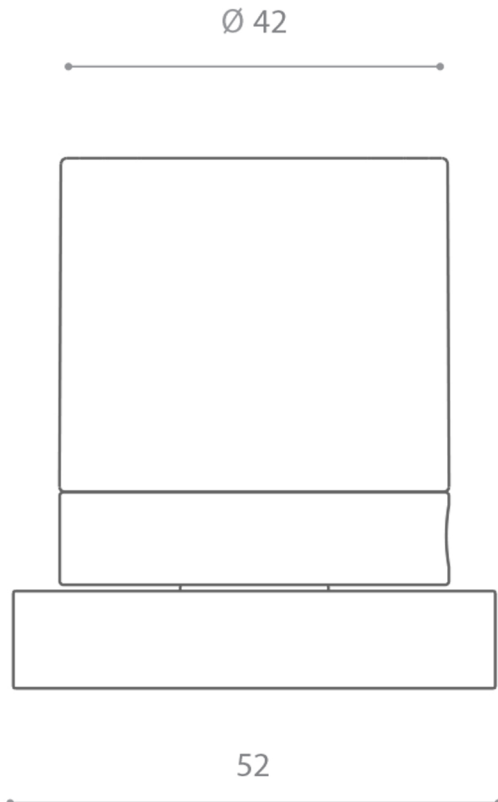

KNO-MIR

Category: Door Knob

Material: Brass/Crystal

Dimensions: 2"(L) x 2"(W) x 2.2"(H)

*Numbers are in millimeters

ASSEMBLY INSTRUCTIONS PASSAGE & PUSH-PIN PRIVACY

ASSEMBLY INSTRUCTIONS THUMB-TURN PRIVACY

DOUBLE INSTALLATION