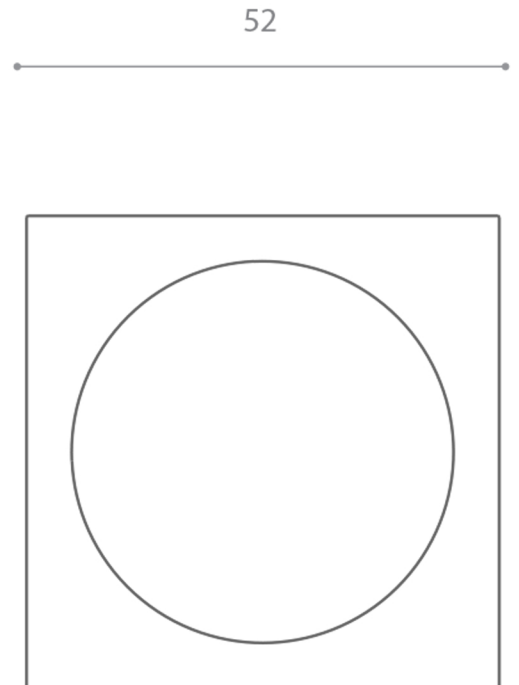

KNO-MIR

Category: Door Knob

Material: Brass/Crystal

Dimensions: 2"(L) x 2"(W) x 2.2"(H)

*Numbers are in millimeters

ASSEMBLY INSTRUCTIONS PASSAGE & PUSH-PIN PRIVACY

ASSEMBLY INSTRUCTIONS THUMB-TURN PRIVACY

DOUBLE INSTALLATION