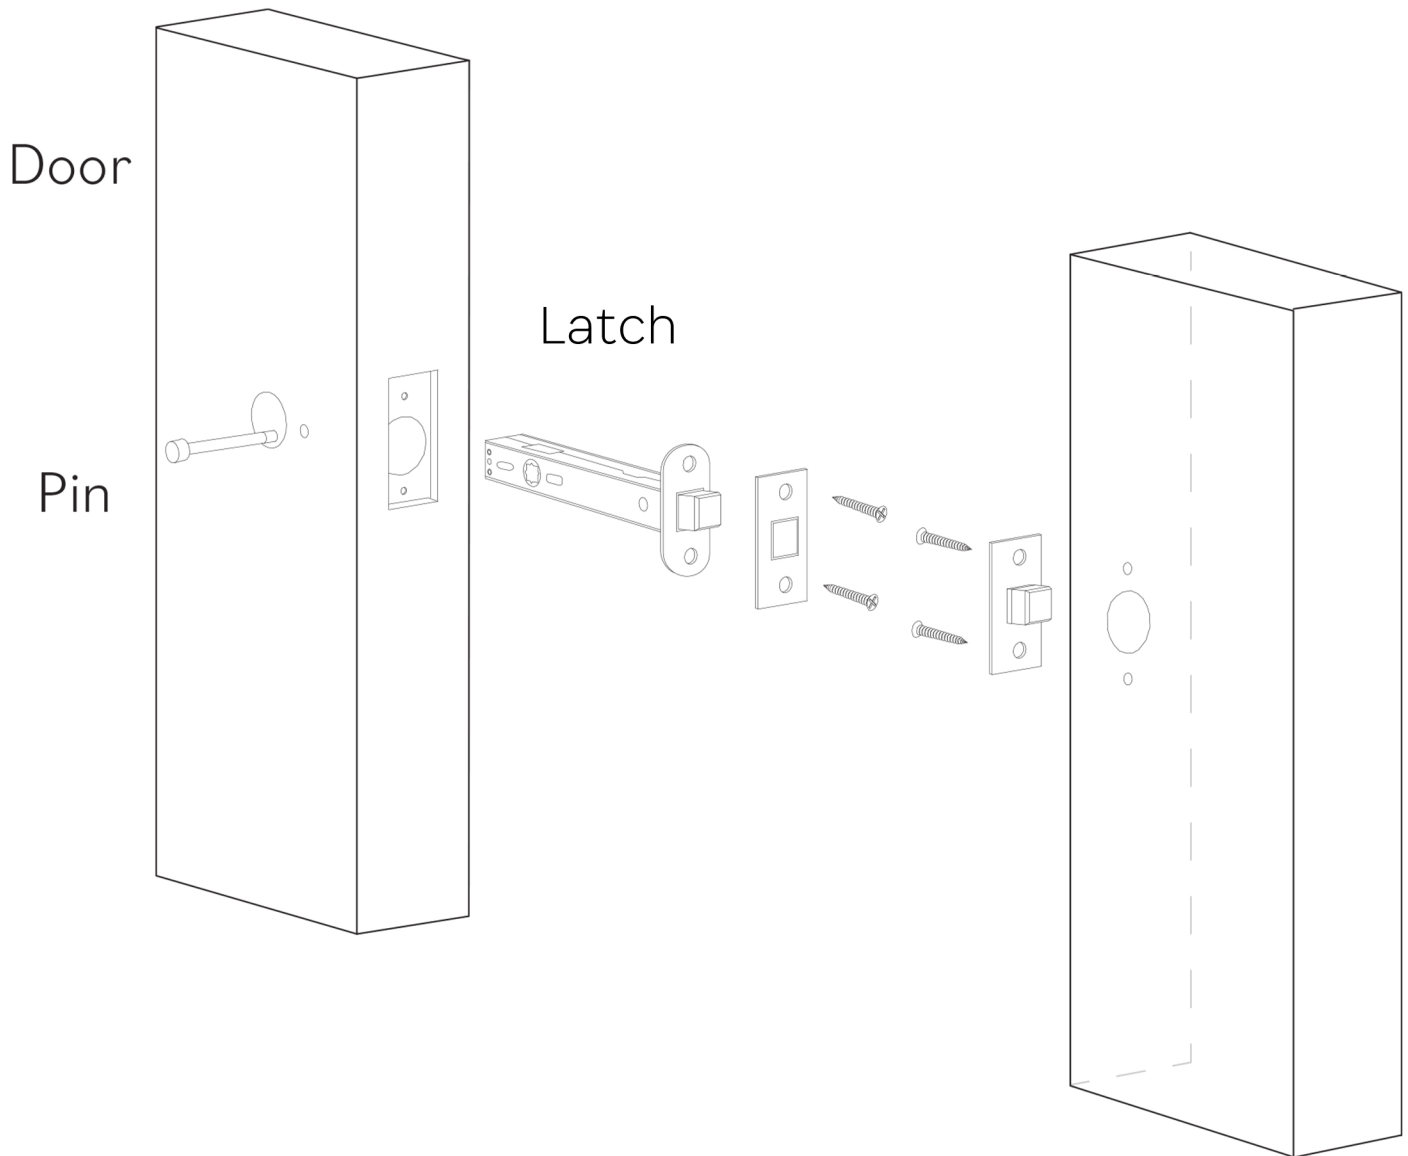

KNO-MIR

Category: Door Knob

Material: Brass/Crystal

Dimensions: 2"(L) x 2"(W) x 2.2"(H)

*Numbers are in millimeters

ASSEMBLY INSTRUCTIONS PASSAGE & PUSH-PIN PRIVACY

ASSEMBLY INSTRUCTIONS THUMB-TURN PRIVACY

DOUBLE INSTALLATION

1 for the handle
1 for the latchbolt