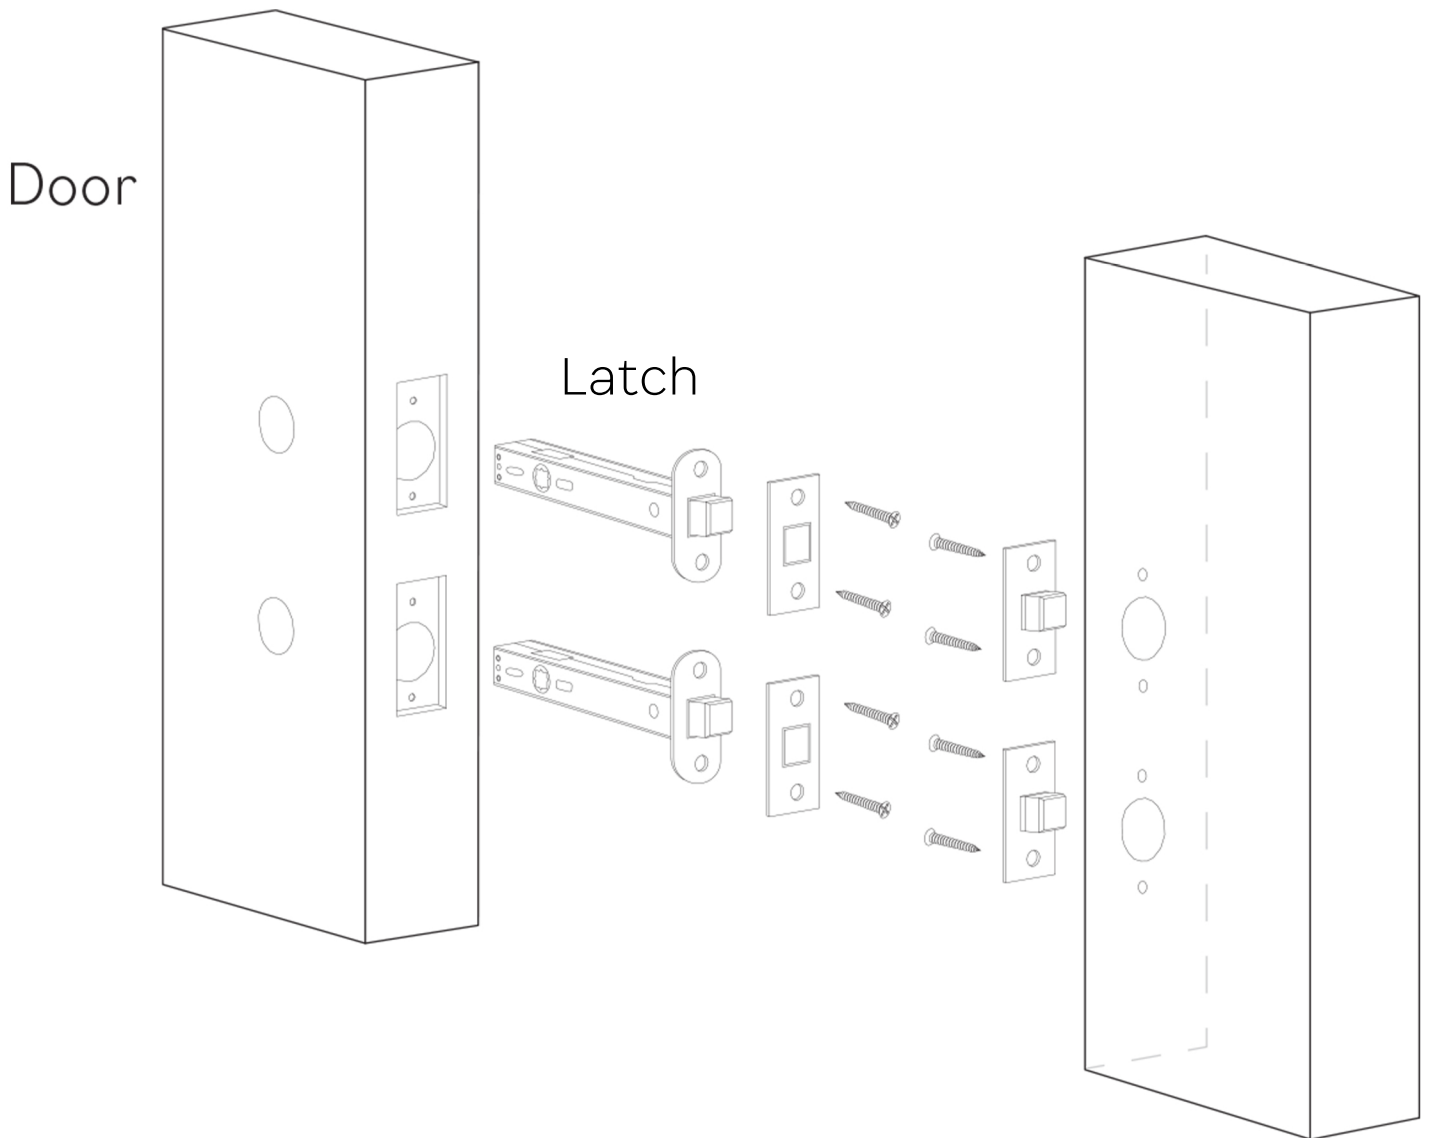

KNO-MIR

Category: Door Knob

Material: Brass/Crystal

Dimensions: 2"(L) x 2"(W) x 2.2"(H)

*Numbers are in millimeters

ASSEMBLY INSTRUCTIONS PASSAGE & PUSH-PIN PRIVACY

ASSEMBLY INSTRUCTIONS THUMB-TURN PRIVACY

DOUBLE INSTALLATION

1 for the handle
1 for the latchbolt