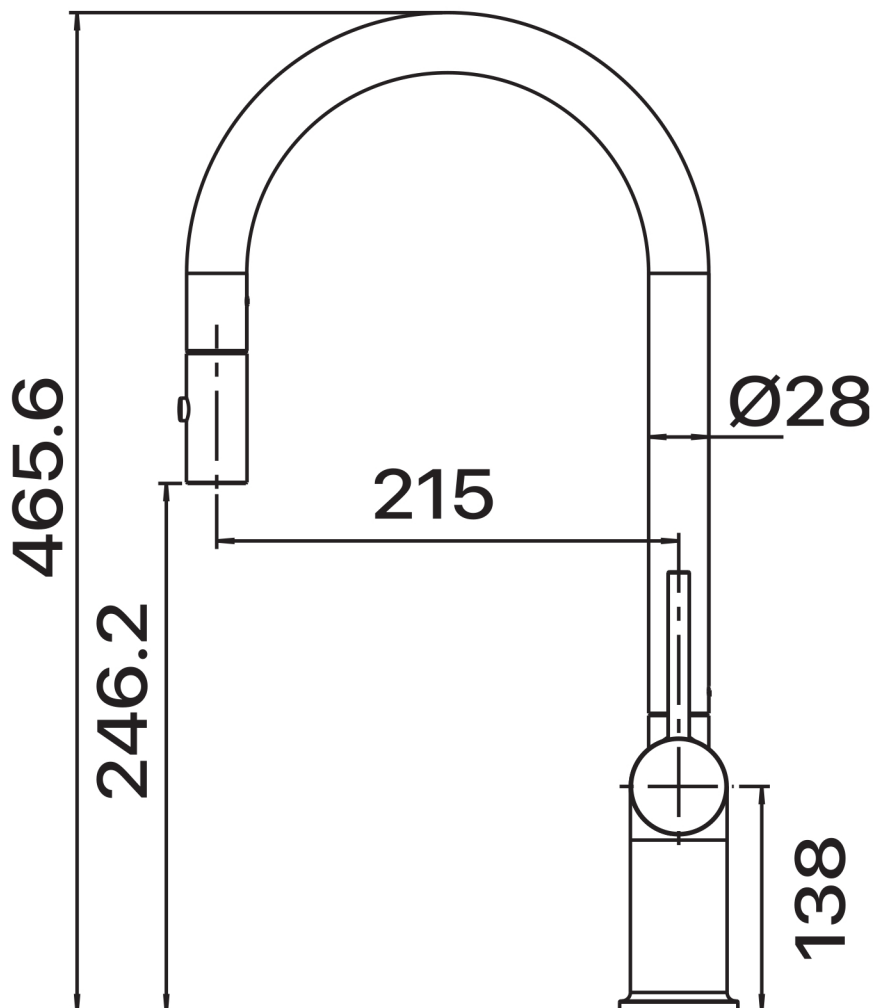

## SWAN

Category: Kitchen Faucet

Material: Lead-Free Brass

Dimensions: 8.4" (L) x 18.3" (H)

Description: Sink Mixer pull-out  
spray 2 jets

\*Numbers are in millimeters