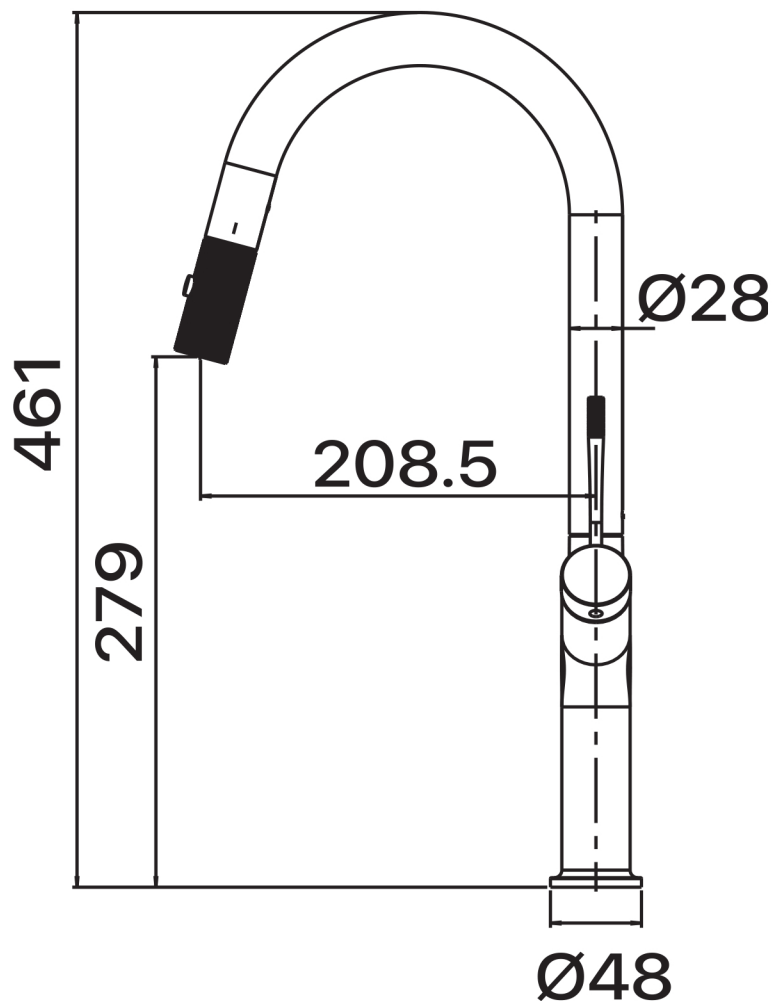

## PALM

Category: Kitchen Faucet

Material: Lead-Free Brass

Dimensions: 8.2"(L) x 18.1"(H)

Description: Sink Mixer pull-out  
spray 2 jets

\*Numbers are in millimeters