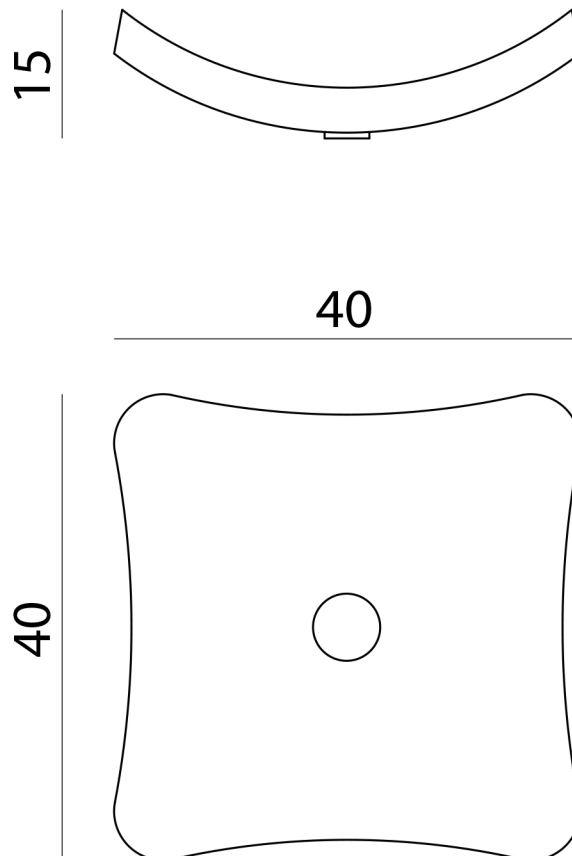

KARA

Category: Bathroom Sink

Material: Tempered glass

Dimensions:

15.7"(L) x 15.7"(W) x 5.9"(H)

Overflow: No

Colors:

Black

White

Gold

Silver

Technical Data

*Numbers are in centimeters