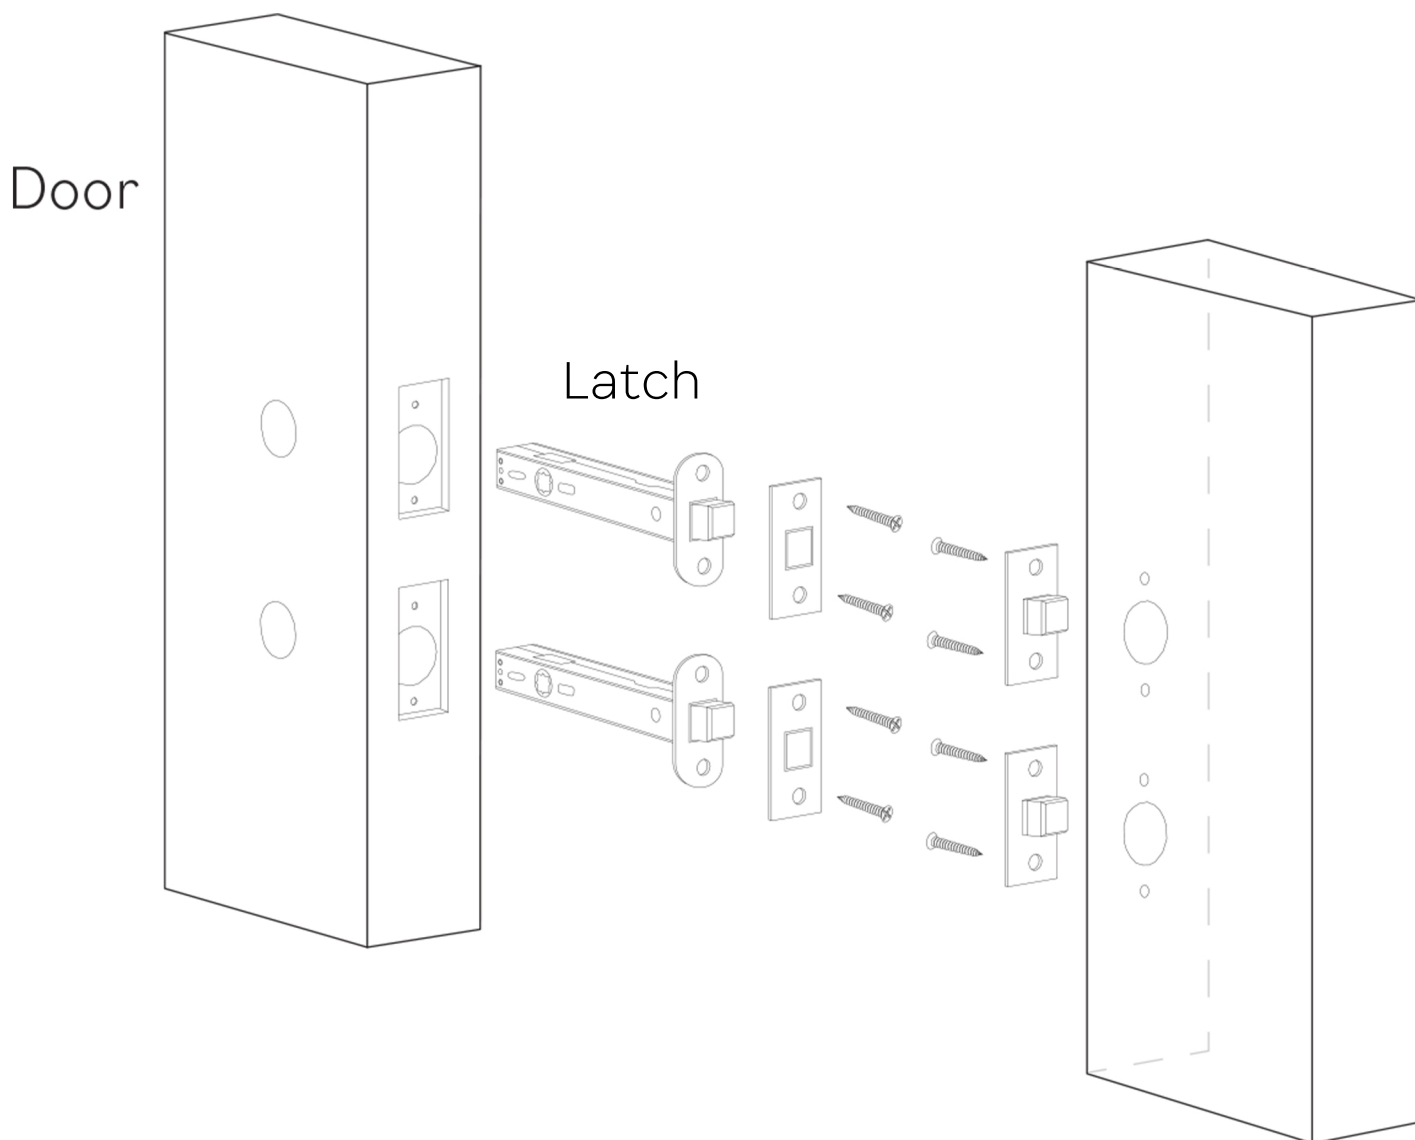

MURANO

Category: Door Handle

Material: Brass/Murano Glass

Dimensions: 5.3"(L) x 1.9"(W) x 3.1"(H)

*Numbers are in millimeters

ASSEMBLY INSTRUCTIONS PASSAGE & PUSH-PIN PRIVACY

ASSEMBLY INSTRUCTIONS THUMB-TURN PRIVACY

DOUBLE INSTALLATION

1 for the handle
1 for the latchbolt