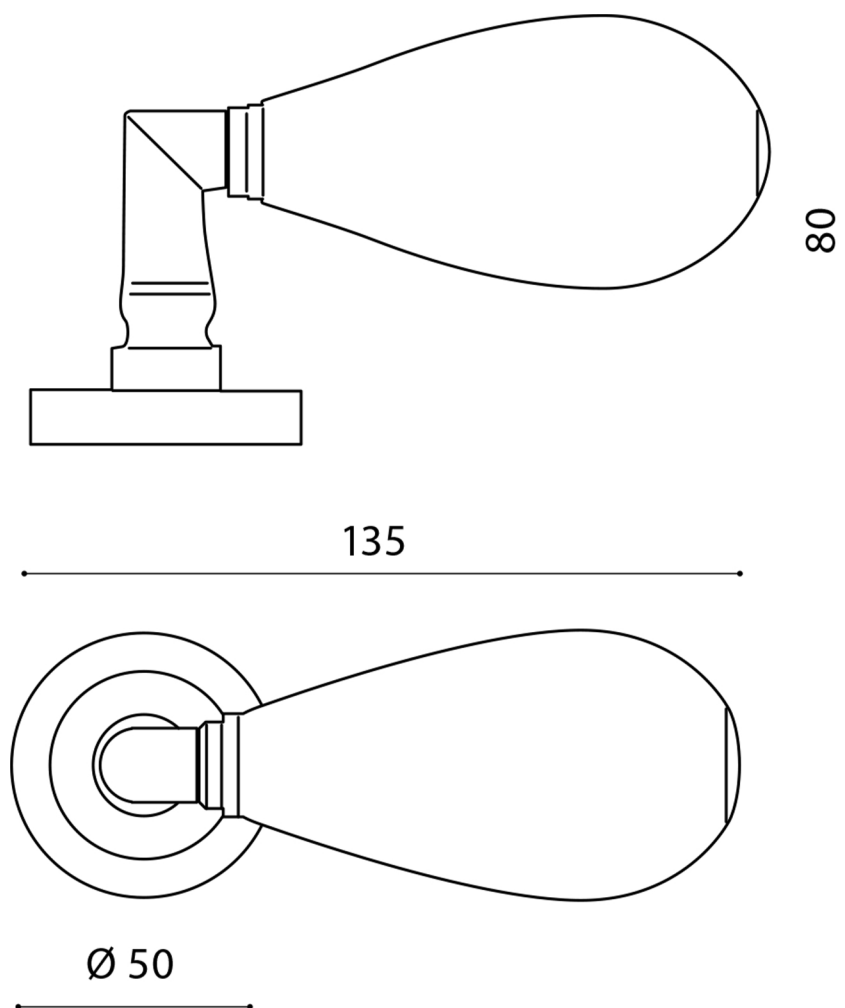

MURANO

Category: Door Handle

Material: Brass/Murano Glass

Dimensions: 5.3"(L) x 1.9"(W) x 3.1"(H)

*Numbers are in millimeters

ASSEMBLY INSTRUCTIONS PASSAGE & PUSH-PIN PRIVACY

ASSEMBLY INSTRUCTIONS THUMB-TURN PRIVACY

DOUBLE INSTALLATION

1 for the handle
1 for the latchbolt