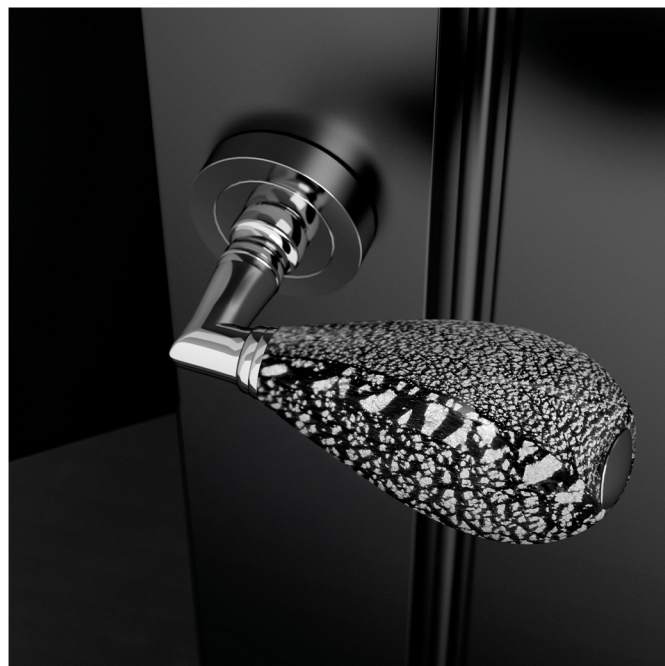

MURANO

Category: Door Handle

Material: Brass/Murano Glass

Dimensions: 5.3"(L) x 1.9"(W) x 3.1"(H)

*Numbers are in millimeters

ASSEMBLY INSTRUCTIONS PASSAGE & PUSH-PIN PRIVACY

ASSEMBLY INSTRUCTIONS THUMB-TURN PRIVACY

DOUBLE INSTALLATION

1 for the handle
1 for the latchbolt