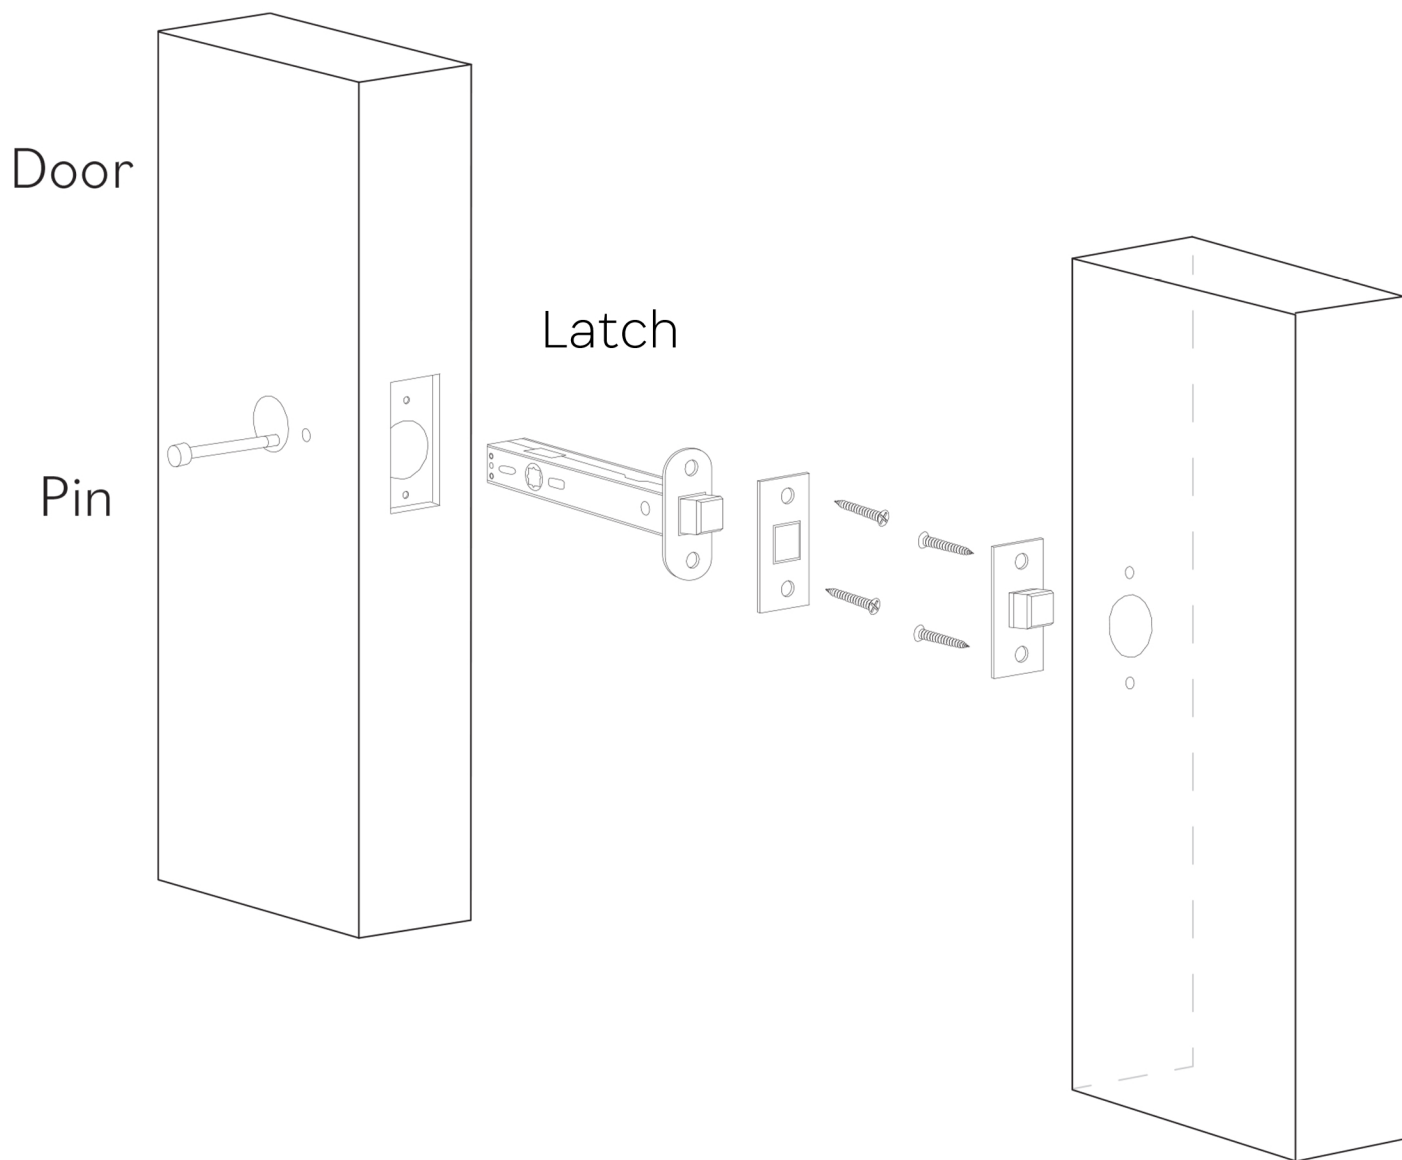

MURANO

Category: Door Handle

Material: Brass/Murano Glass

Dimensions: 5.3"(L) x 1.9"(W) x 3.1"(H)

*Numbers are in millimeters

ASSEMBLY INSTRUCTIONS PASSAGE & PUSH-PIN PRIVACY

ASSEMBLY INSTRUCTIONS THUMB-TURN PRIVACY

DOUBLE INSTALLATION

1 for the handle
1 for the latchbolt