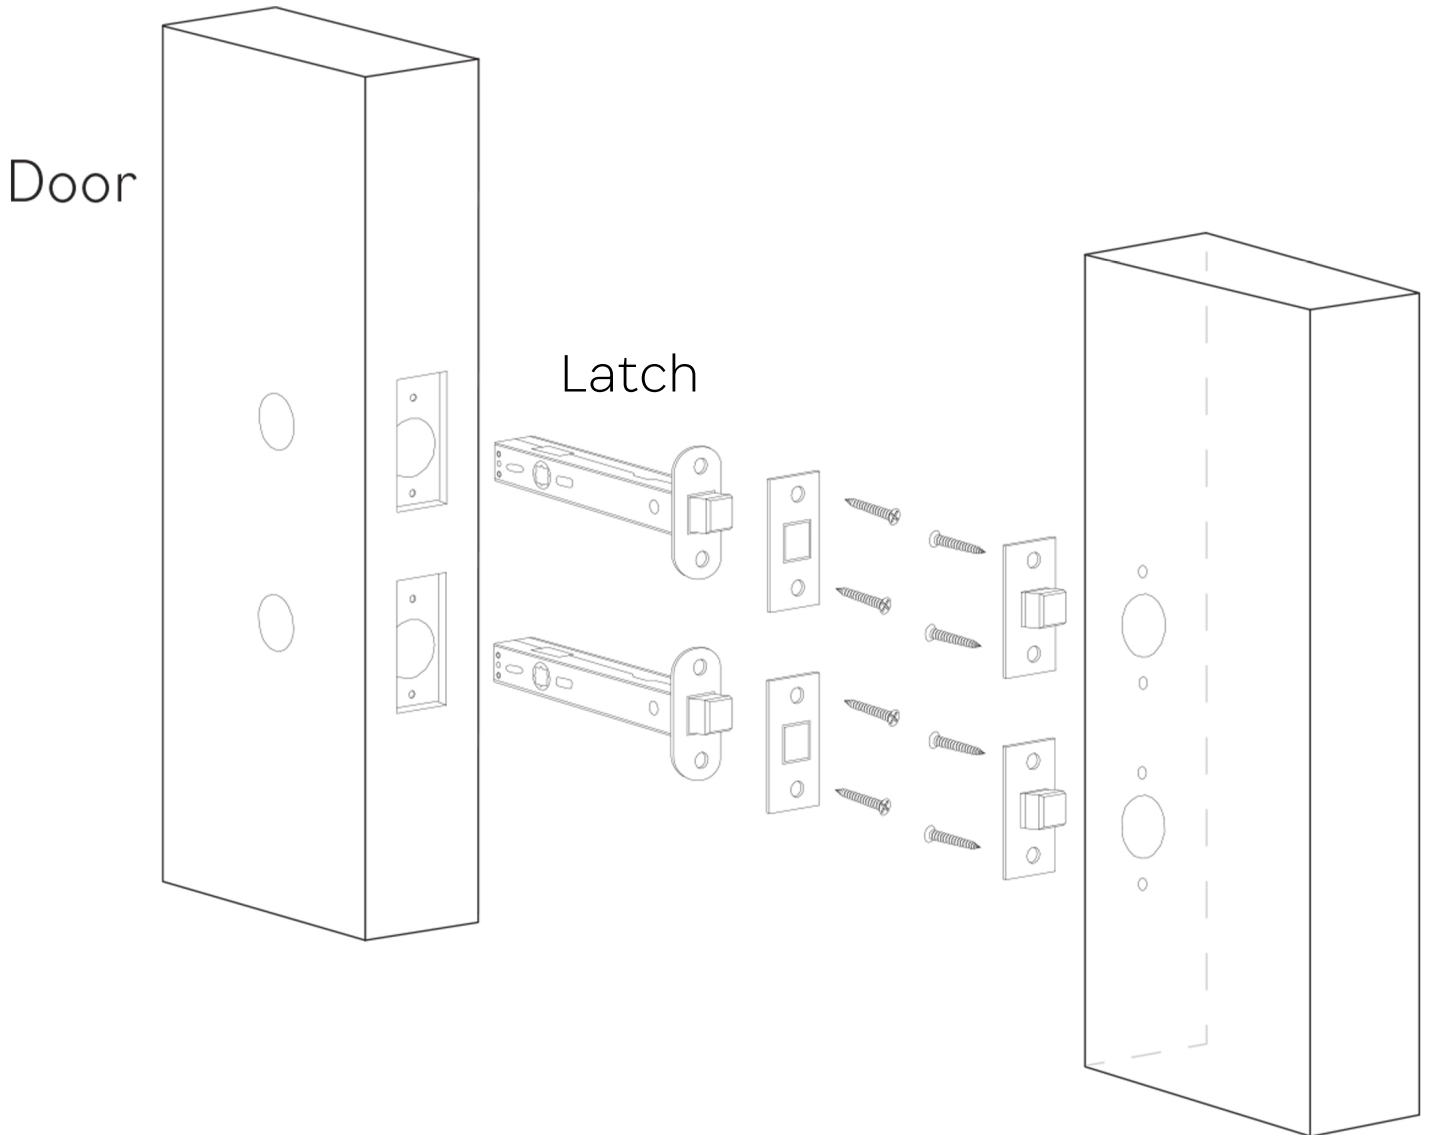

LUMA

Category: Door Handle

Material: Brass/Crystal

Dimensions: 5" (L) x 2" (W) x 2.1" (H)

128

Ø 52

*Numbers are in millimeters

ASSEMBLY INSTRUCTIONS PASSAGE & PUSH-PIN PRIVACY

ASSEMBLY INSTRUCTIONS THUMB-TURN PRIVACY

DOUBLE INSTALLATION

1 for the handle
1 for the latchbolt