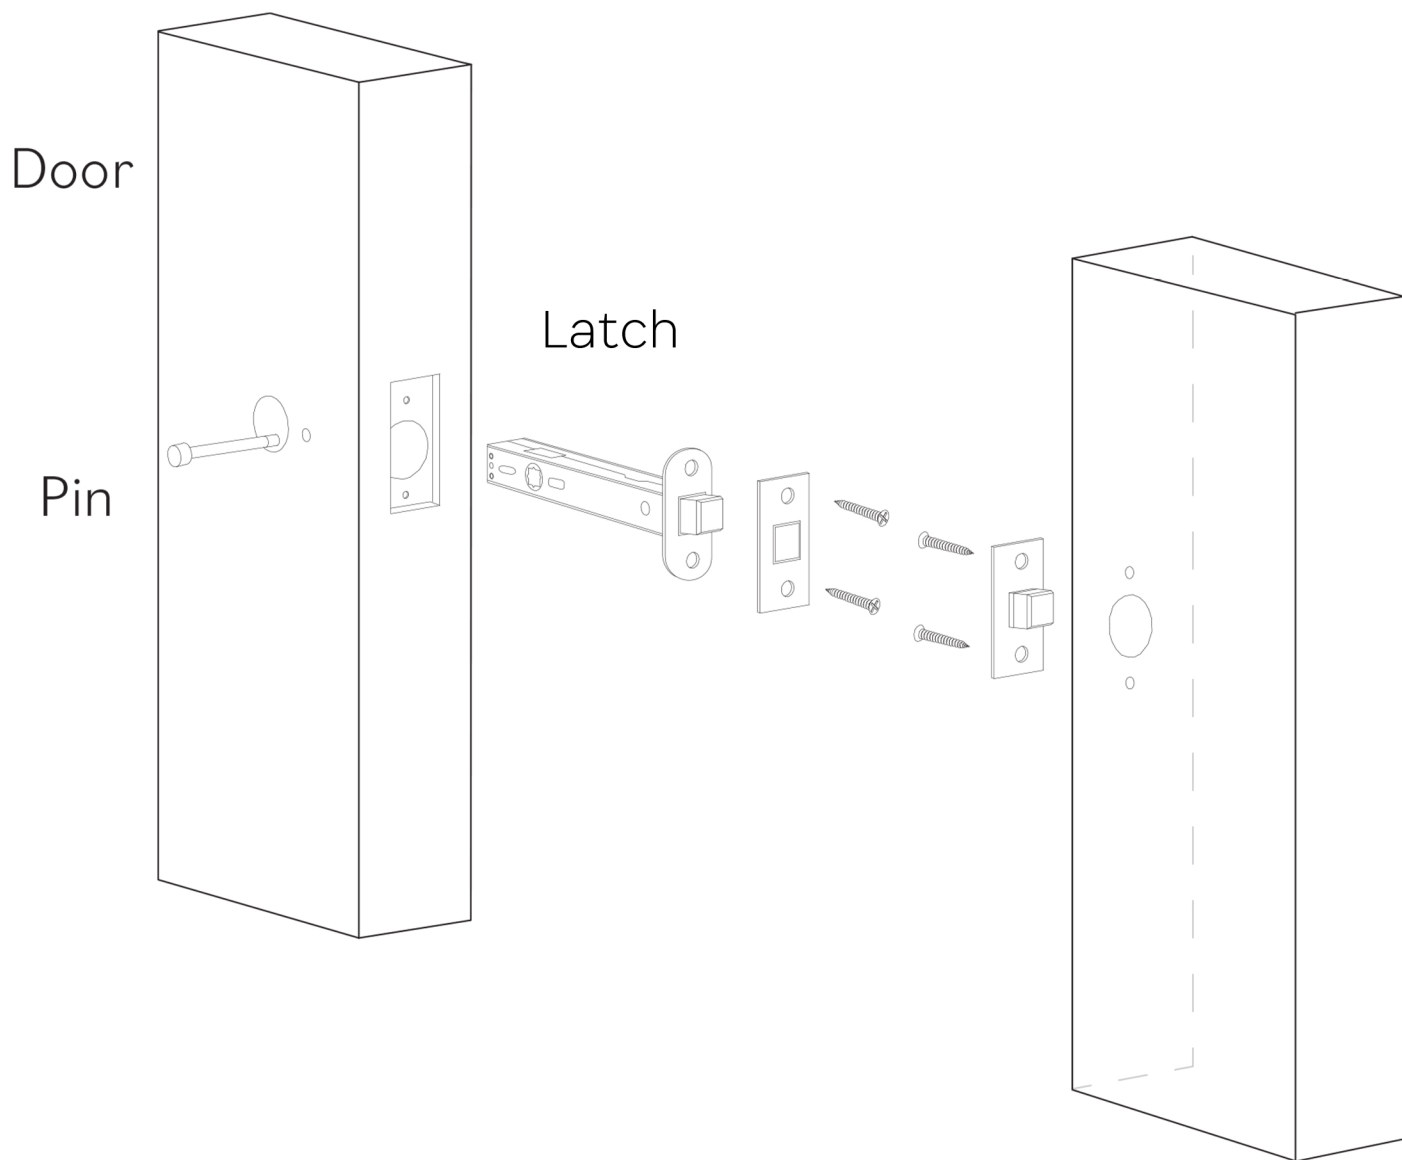

LUMA

Category: Door Handle

Material: Brass/Crystal

Dimensions: 5" (L) x 2" (W) x 2.1" (H)

128

Ø 52

*Numbers are in millimeters

ASSEMBLY INSTRUCTIONS PASSAGE & PUSH-PIN PRIVACY

ASSEMBLY INSTRUCTIONS THUMB-TURN PRIVACY

DOUBLE INSTALLATION

1 for the handle
1 for the latchbolt