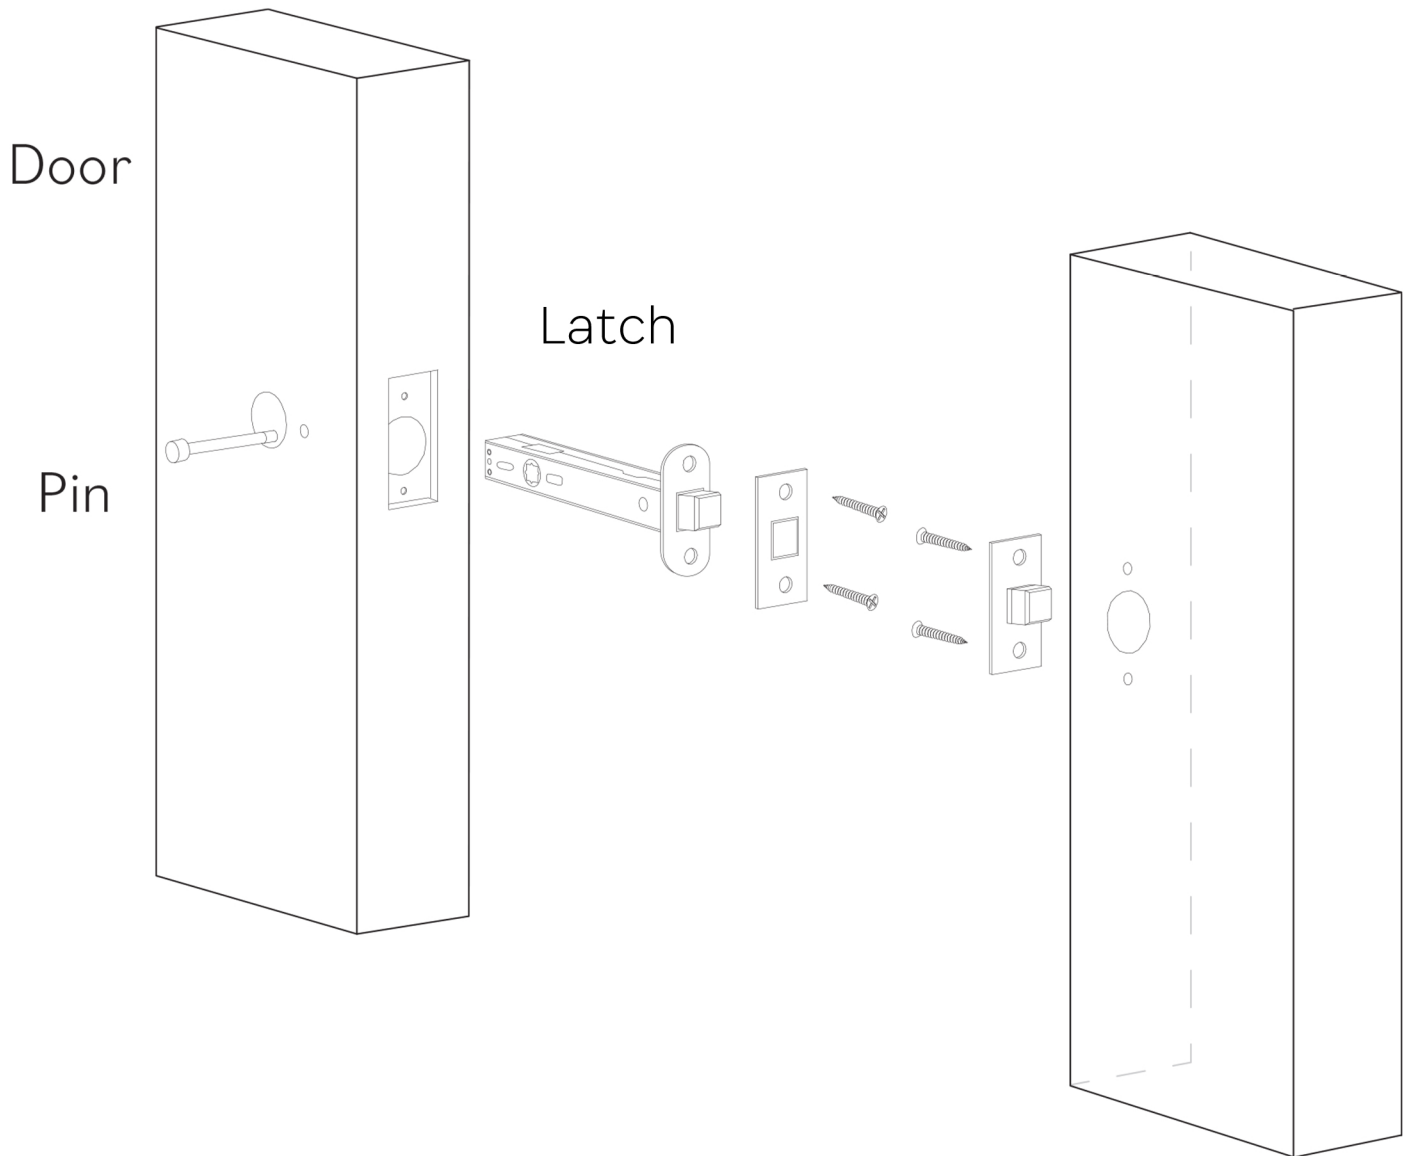

KIK

Category: Door Handle

Material: Brass/Marble

Dimensions: 5.5"(L) x 1.9"(W) x 2.5"(H)

*Numbers are in millimeters

ASSEMBLY INSTRUCTIONS PASSAGE & PUSH-PIN PRIVACY

ASSEMBLY INSTRUCTIONS THUMB-TURN PRIVACY

DOUBLE INSTALLATION

1 for the handle
1 for the latchbolt