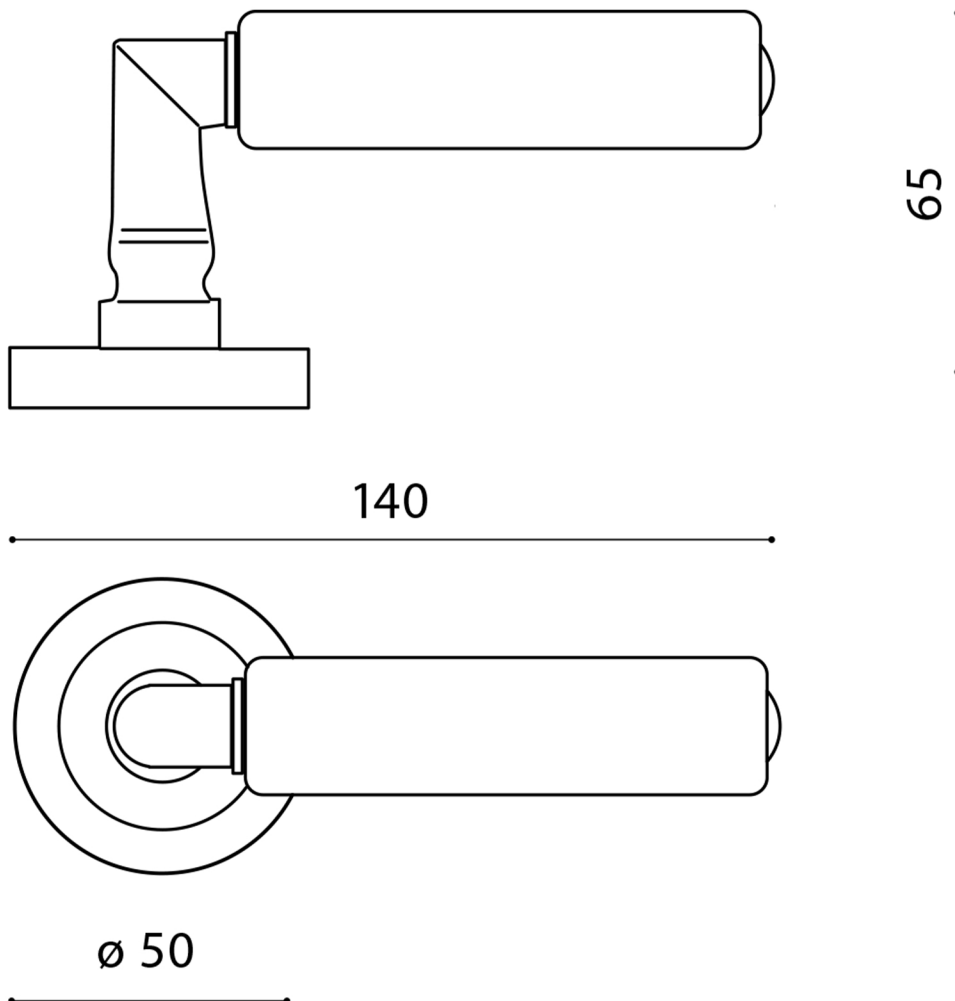

KIK

Category: Door Handle

Material: Brass/Marble

Dimensions: 5.5"(L) x 1.9"(W) x 2.5"(H)

*Numbers are in millimeters

ASSEMBLY INSTRUCTIONS PASSAGE & PUSH-PIN PRIVACY

ASSEMBLY INSTRUCTIONS THUMB-TURN PRIVACY

DOUBLE INSTALLATION

1 for the handle
1 for the latchbolt