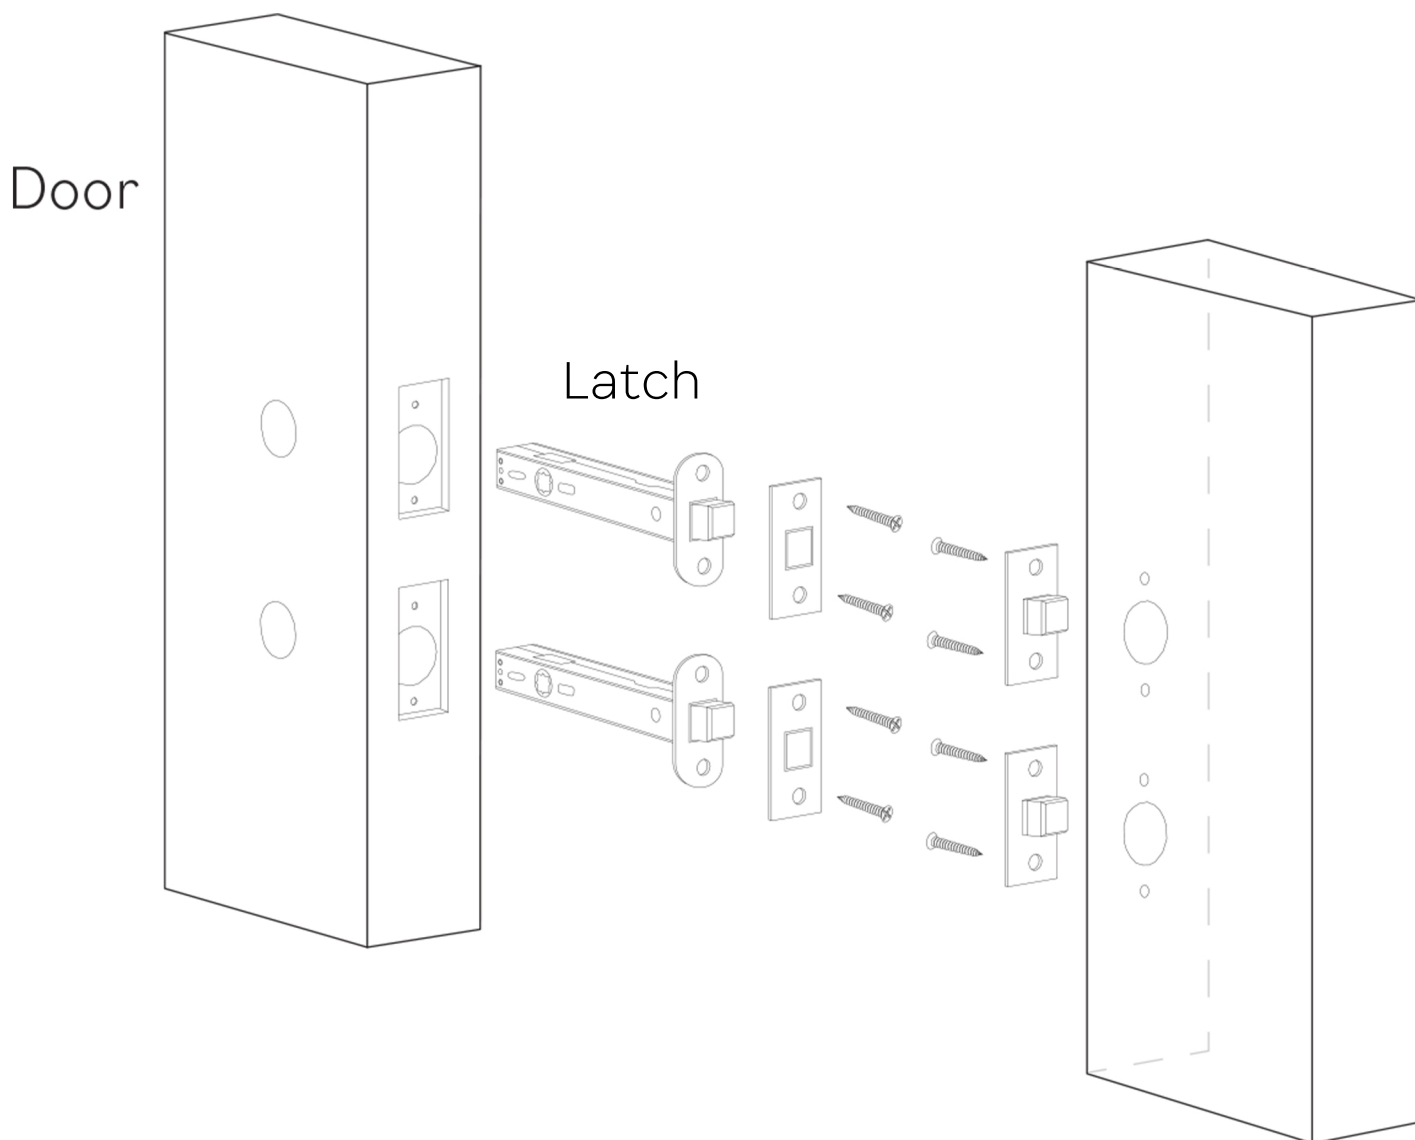

KIK

Category: Door Handle

Material: Brass/Marble

Dimensions: 5.5"(L) x 1.9"(W) x 2.5"(H)

*Numbers are in millimeters

ASSEMBLY INSTRUCTIONS PASSAGE & PUSH-PIN PRIVACY

ASSEMBLY INSTRUCTIONS THUMB-TURN PRIVACY

DOUBLE INSTALLATION

1 for the handle
1 for the latchbolt