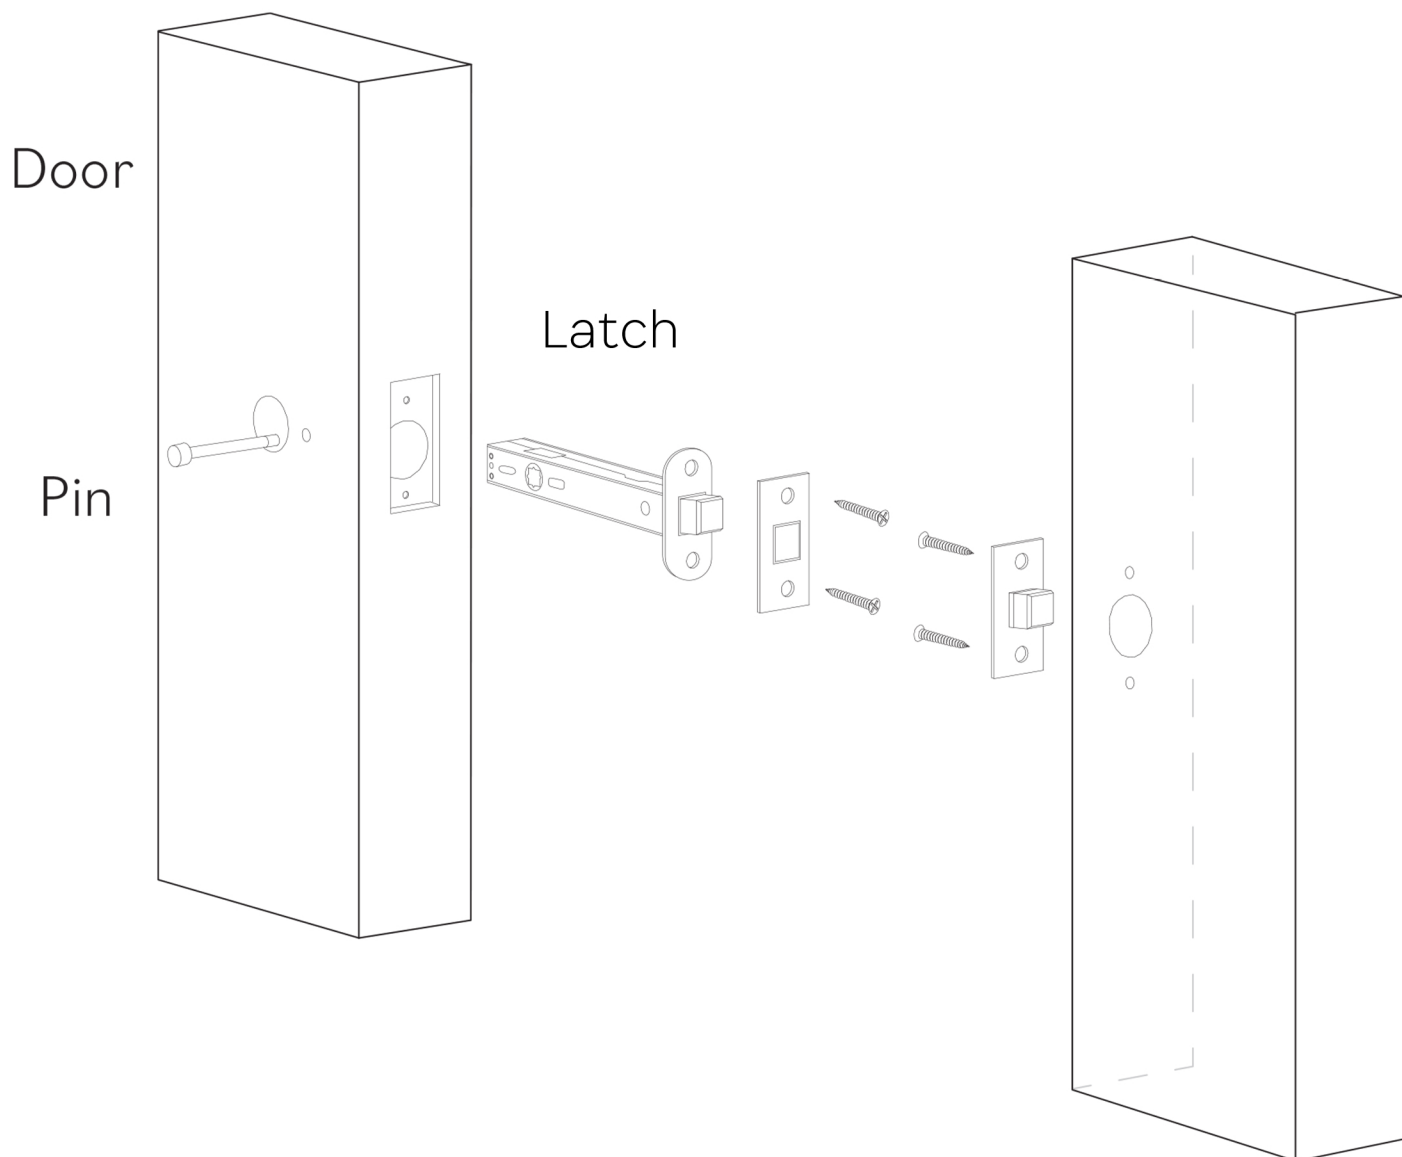

KIK

Category: Door Handle

Material: Brass/Crystal

Dimensions: 5.5"(L) x 1.9"(W) x 2.5"(H)

\*Numbers are in millimeters

## ASSEMBLY INSTRUCTIONS PASSAGE & PUSH-PIN PRIVACY

### DOUBLE INSTALLATION

1 for the handle  
1 for the latchbolt