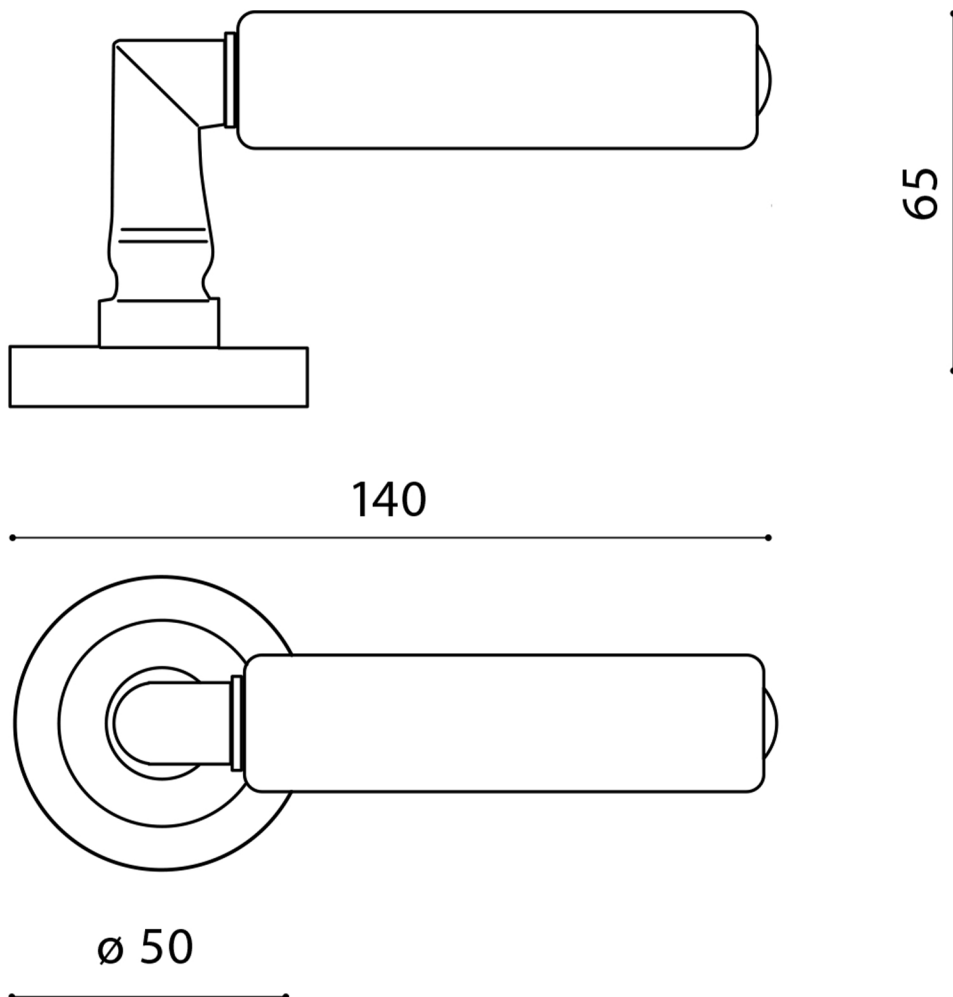

KIK

Category: Door Handle

Material: Brass/Crystal

Dimensions: 5.5"(L) x 1.9"(W) x 2.5"(H)

\*Numbers are in millimeters