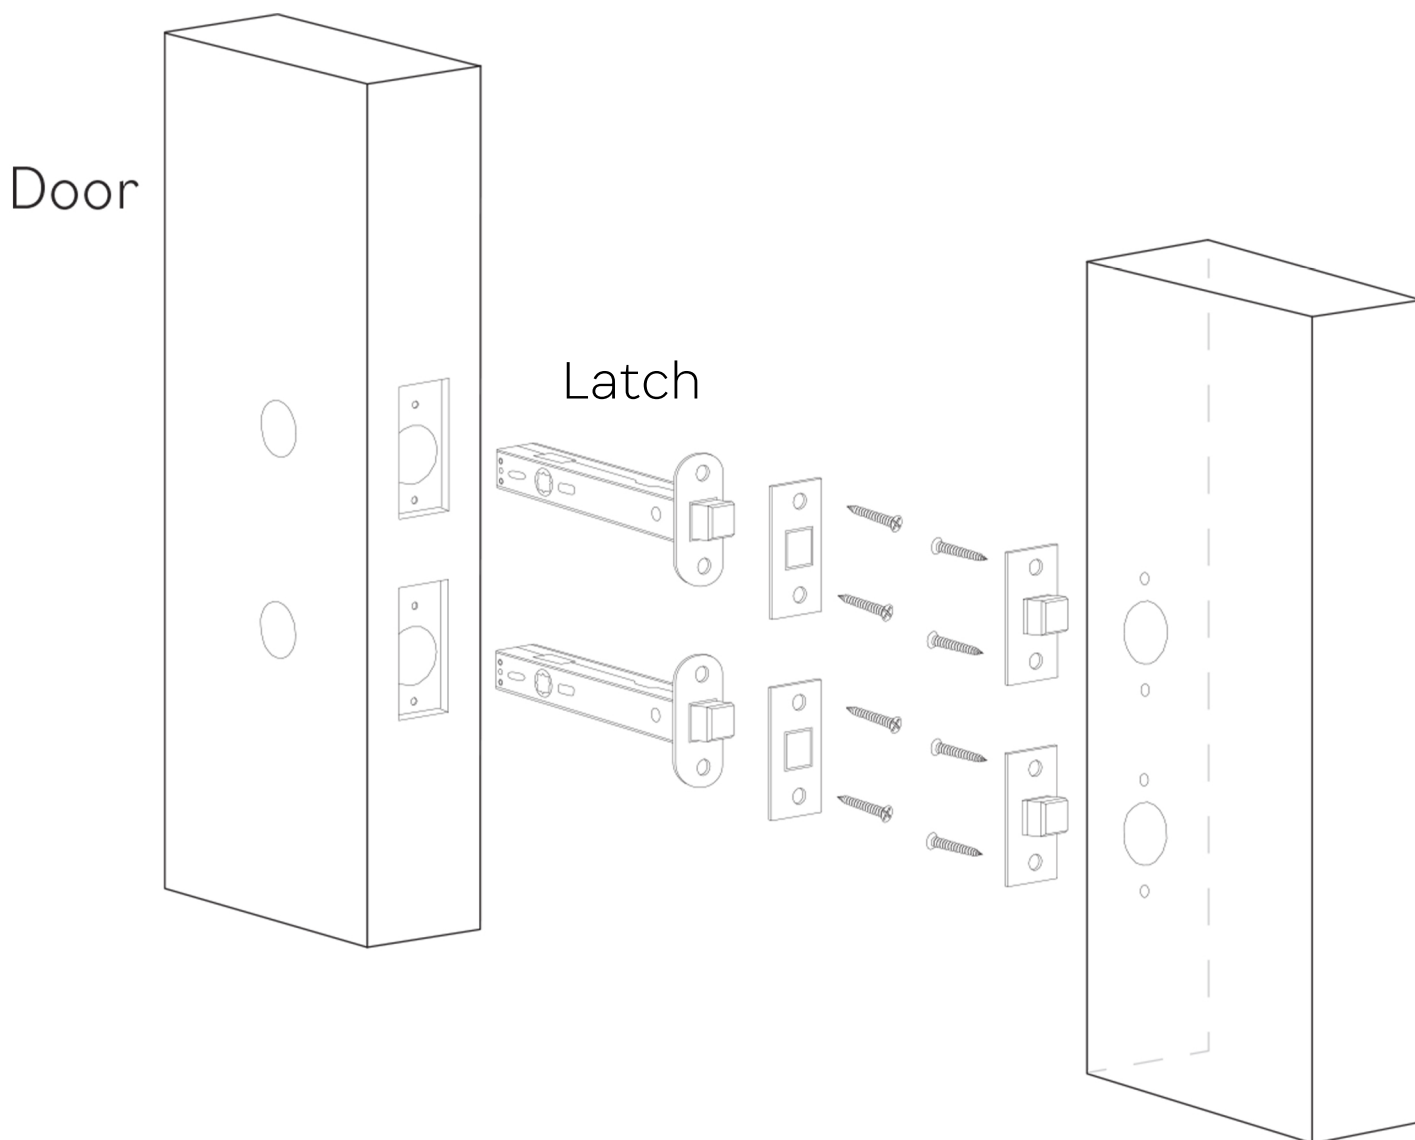

KIK

Category: Door Handle

Material: Brass/Crystal

Dimensions: 5.5"(L) x 1.9"(W) x 2.5"(H)

\*Numbers are in millimeters

## ASSEMBLY INSTRUCTIONS PASSAGE & PUSH-PIN PRIVACY

### DOUBLE INSTALLATION

1 for the handle  
1 for the latchbolt