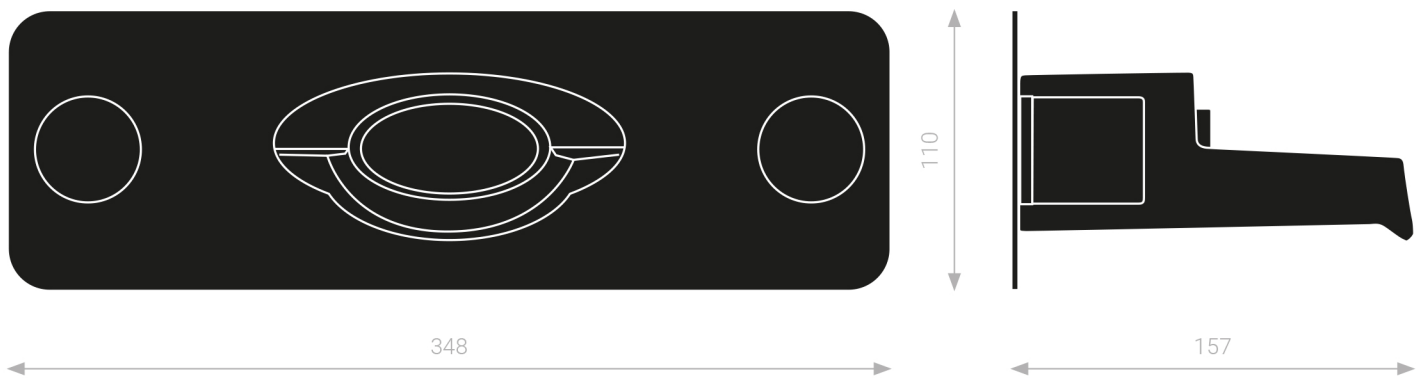

RAMADA DOUBLE

Category: Bathroom Faucet

Material: Crystal/Brass

Dimensions:

13.7"(L) x 4.3"(W) x 6.1"(H)

Colors:

Technical Data

*Numbers are in millimeters