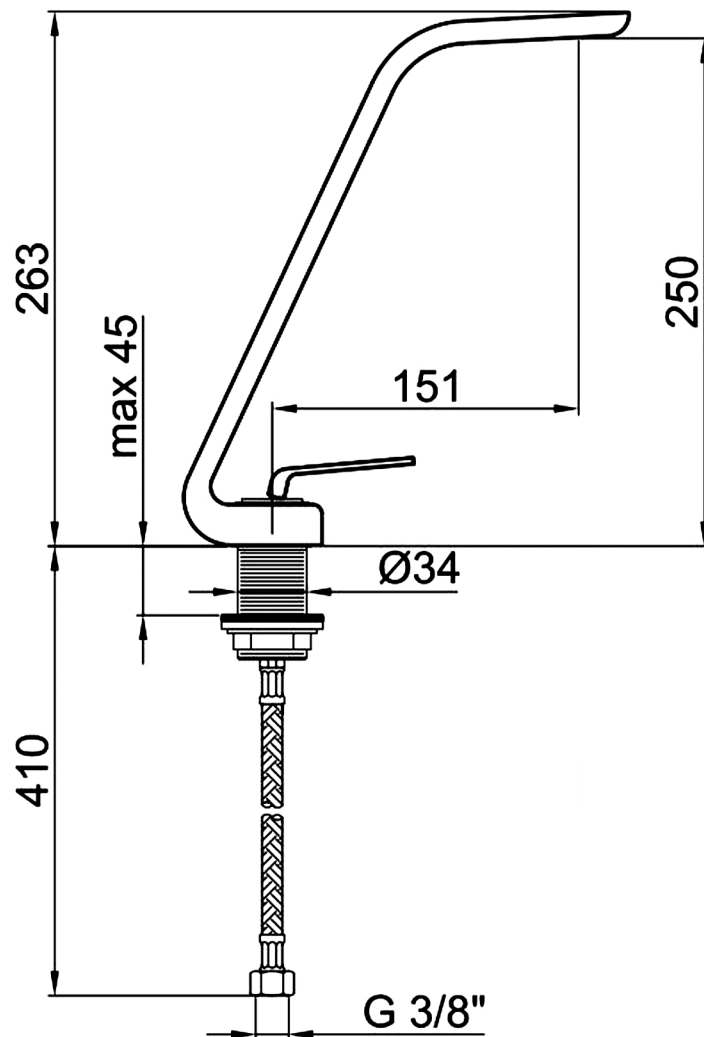

FAU-WOH-PCR

Category: Bathroom Faucet

Material: Lead-Free Brass

Dimensions: 5.9" (L) x 1.3" (W) x 10.3" (H)

Description: Luxury bathroom faucet in polished chrome finish.

*Numbers are in millimeter