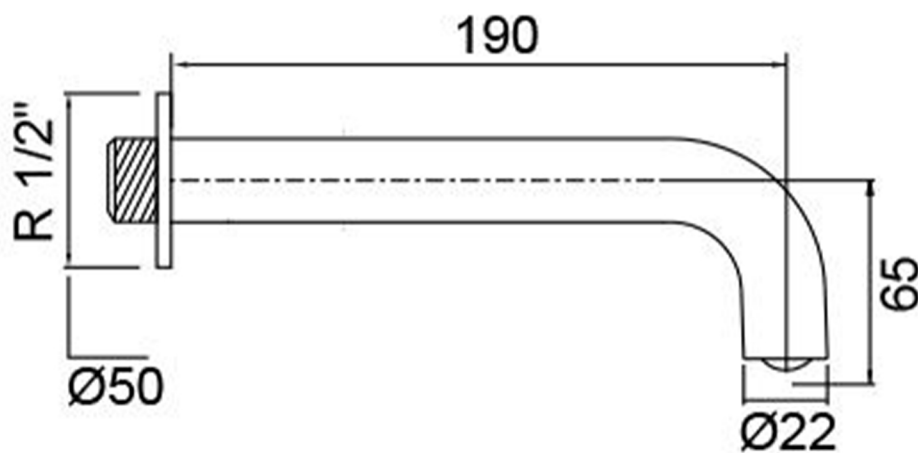

## LUX

Category: Bathroom Faucet

Material: Lead-Free Brass

Dimensions: 1.2" (L) x 1.2" (W) x 7.4" (H)

Description: Luxury bathroom faucet in polished gold finish.

\*Numbers are in millimeter