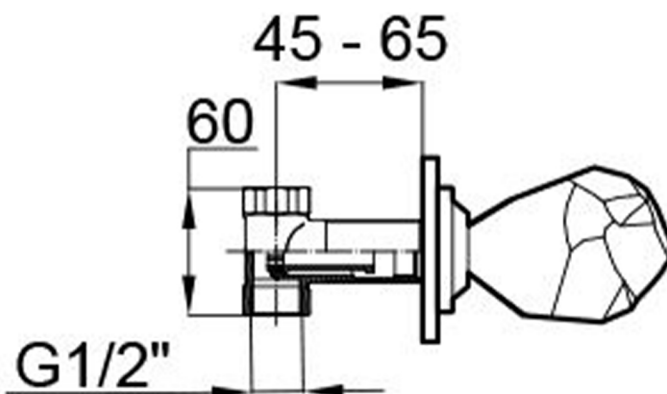

## LUX

Category: Bathroom Faucet

Material: Lead-Free Brass

Dimensions: 1.2" (L) x 1.2" (W) x 7.4" (H)

Description: Luxury bathroom faucet in polished gold finish.

\*Numbers are in millimeter