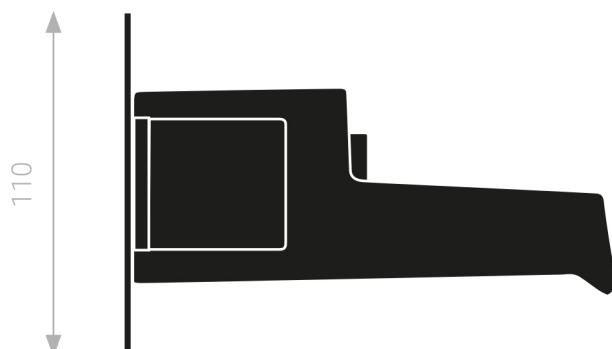

ICE MONO

Category: Bathroom Faucet

Material: Crystal/Brass

Dimensions:

9.3" (L) x 4.3" (W) x 6.1" (H)

Colors:

Technical Data

*Numbers are in millimeters