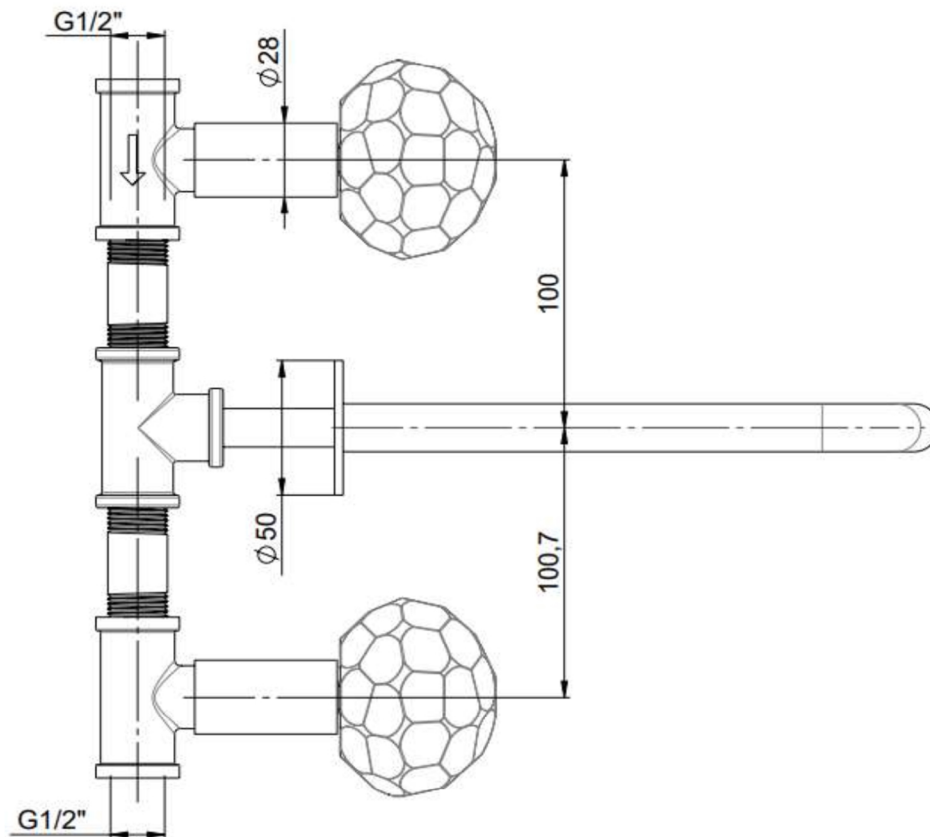

GLAMOUR

Category: Bathroom Faucet

Material: Crystal/Brass

Dimensions:

7.8" (L) x 1.9" (W) x 7.4" (H)

Colors:

Polished Gold Brushed Gold Polished Chrome Brushed Gun Metal Matt Black

Technical Data

*Numbers are in millimeters