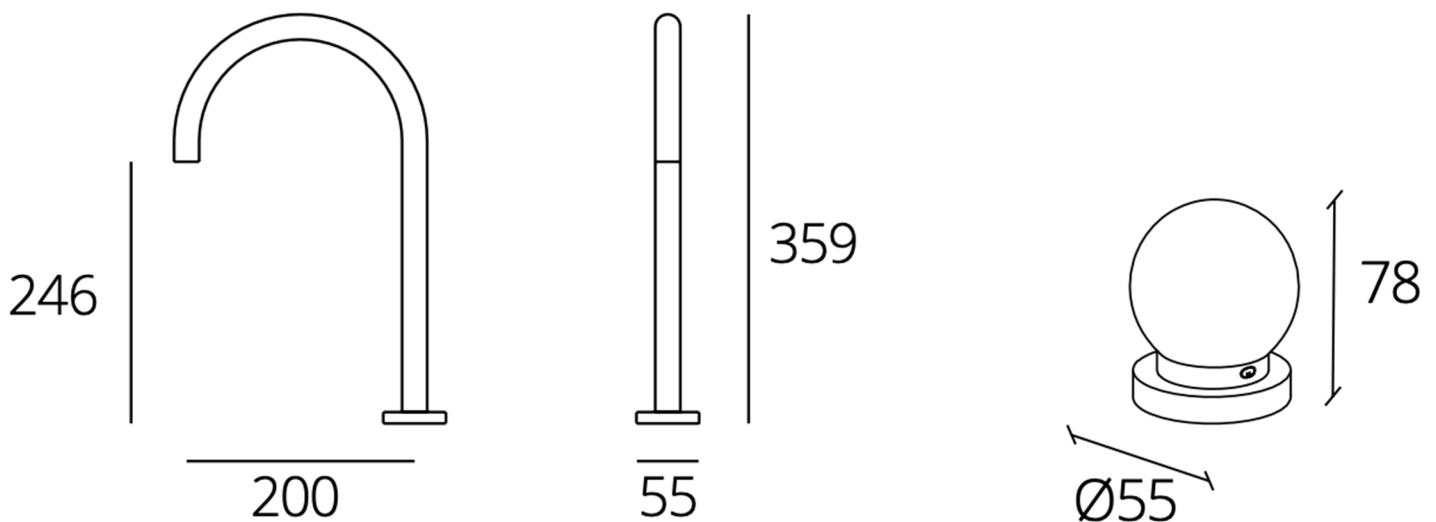

TORNADO

Model: Tornado

Category: Bathroom Faucet

Material: Lead-Free Brass/Crystal

Dimensions: 7.8" (L) x 2.1" (W) x 14.1" (H)

Description: Luxury 3 hole bathroom faucet with crystal handles.

*Numbers are in millimeters