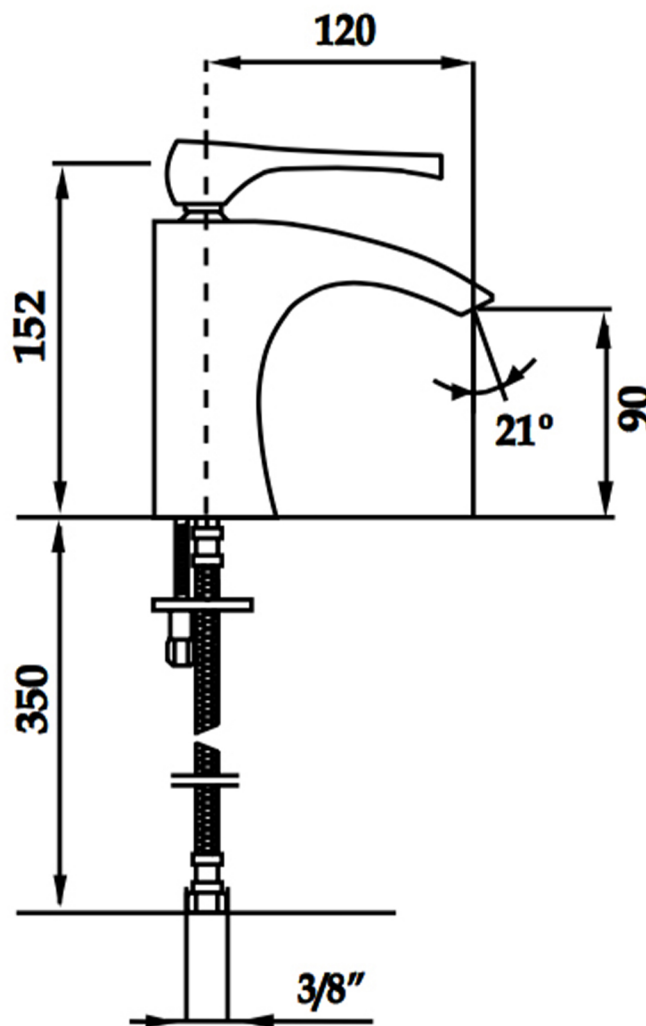

## SKIP DIAMOND

Category: Bathroom Faucet

Material: Lead-Free Brass

Dimensions: 5.9" (L) x 1.7" (W) x 6.5" (H)

Description: Luxury bathroom faucet in satin gold finish.

\*Numbers are in millimeter