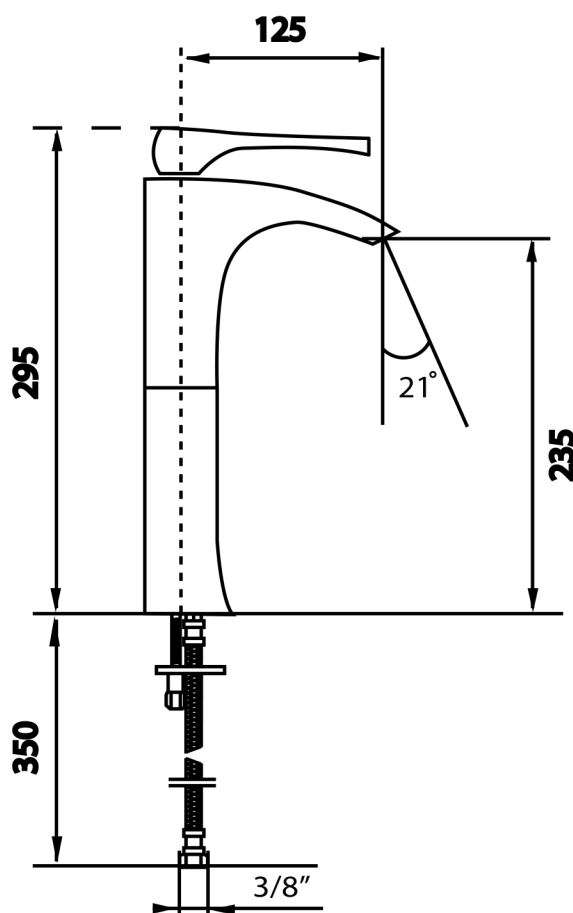

# SKIP DIAMOND

**Category:** Bathroom Faucet

**Material:** Lead-Free Brass

**Dimensions:**

6.3" (L) x 1.7" (W) x 11.6" (H)

**Colors:**

Polished Gold   Polished Chrome   Brushed Gold   Polished Nickel

## Technical Data

\*Numbers are in millimeters