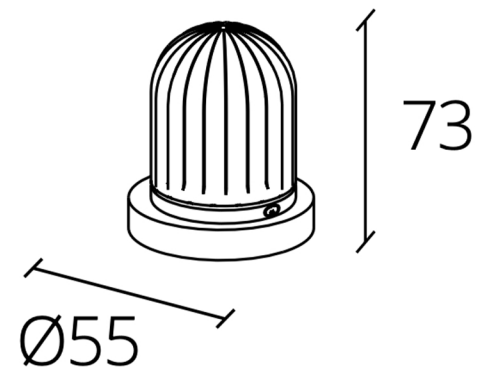

ROYAL

Model: Royal

Category: Bathroom Faucet

Material: Lead-Free Brass/Crystal

Dimensions: 8.3"(L) x 2.1"(W)

Description: Luxury wallmount bathroom faucet with crystal handles.

*Numbers are in millimeters