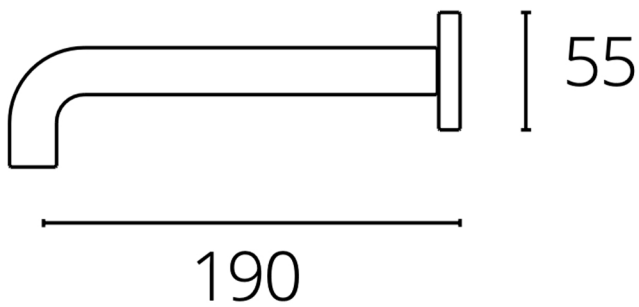

ROYAL

Model: Royal

Category: Bathroom Faucet

Material: Lead-Free Brass/Crystal

Dimensions: 8.3"(L) x 2.1"(W)

Description: Luxury wallmount bathroom faucet with crystal handles.

*Numbers are in millimeters