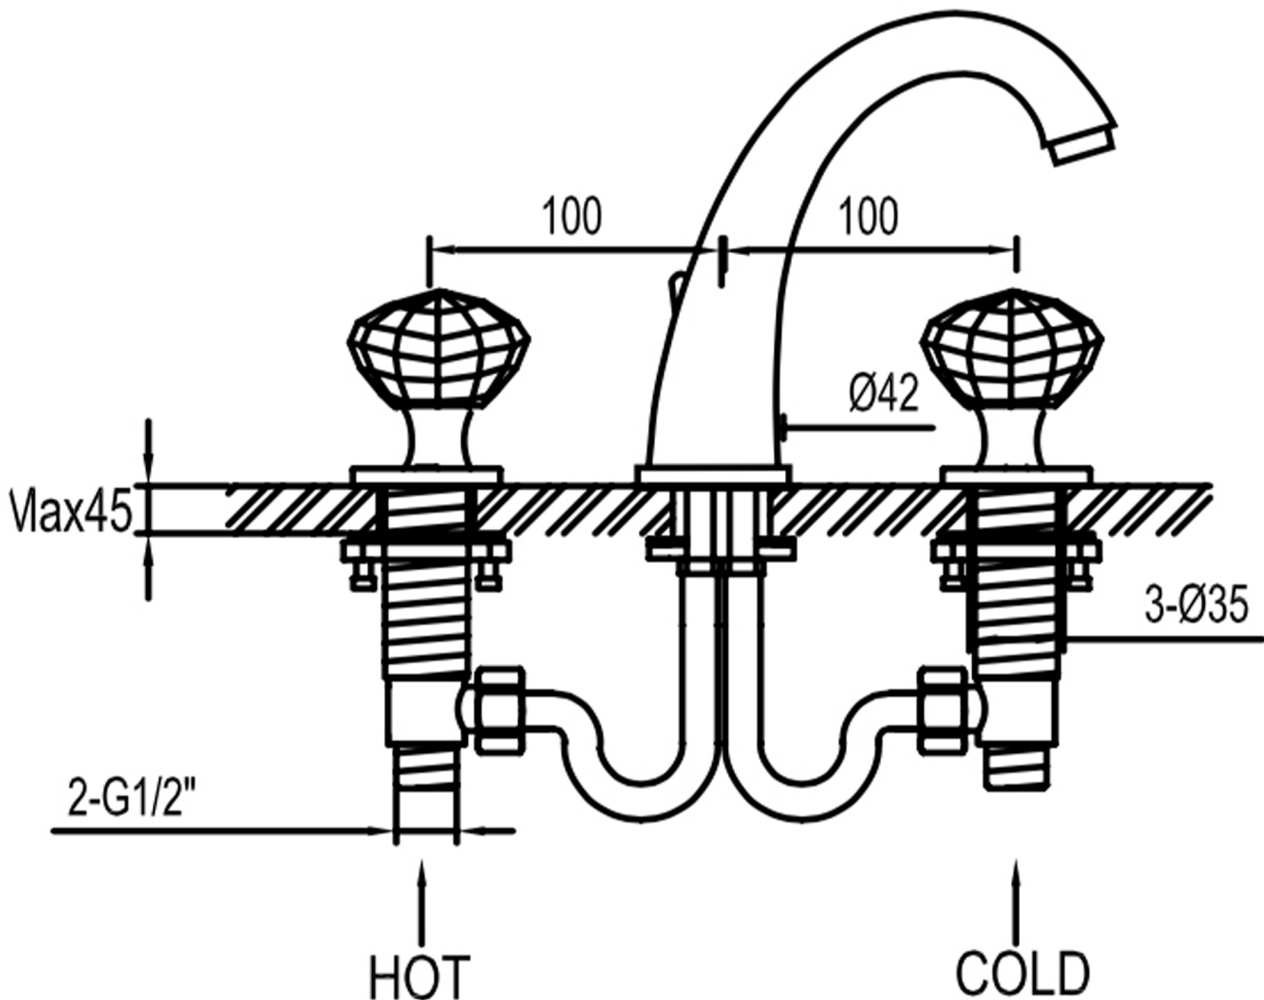

## ROCK

Category: Bathroom Faucet

Material: Lead-Free Brass

Dimensions: 7.1" (L) x 8.6" (W) x 7.4" (H)

Description: Luxury bathroom faucet in polished chrome finish.

\*Numbers are in millimeters