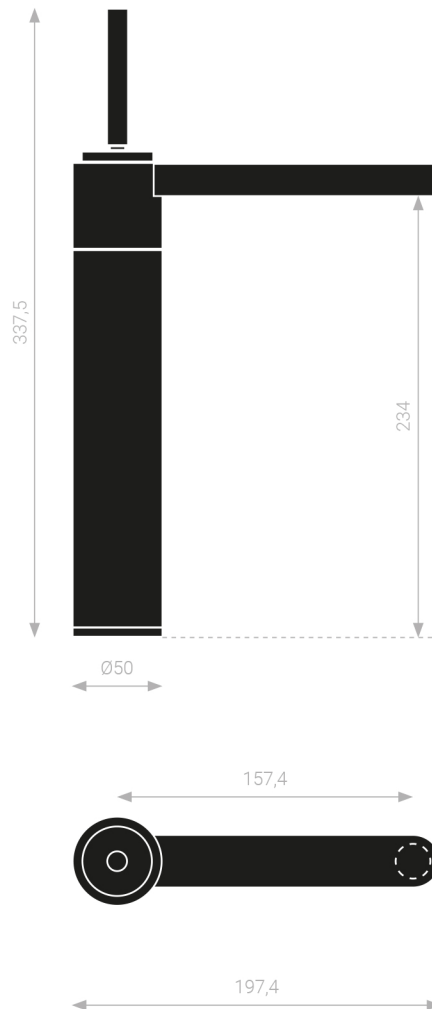

RAMADA XL

Category: Bathroom Faucet

Material: Crystal/Brass

Dimensions:

7.7"(L) x 1.9"(W) x 13.2"(H)

Colors:

Technical Data

*Numbers are in millimeters