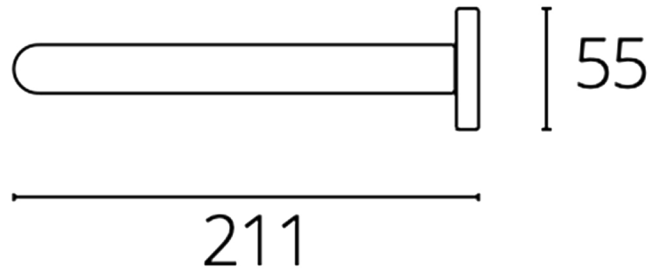

QUADRA

Model: Quadra

Category: Bathroom Faucet

Material: Lead-Free Brass/Crystal

Dimensions: 8.3"(L) x 2.1"(W)

Description: Luxury wallmount bathroom faucet with crystal handles.

*Numbers are in millimeters