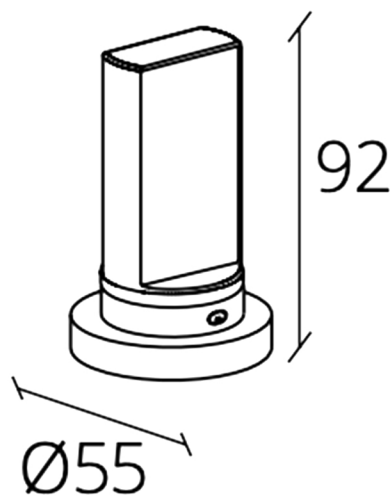

QUADRA

Model: Quadra

Category: Bathroom Faucet

Material: Lead-Free Brass/Crystal

Dimensions: 8.3"(L) x 2.1"(W)

Description: Luxury wallmount bathroom faucet with crystal handles.

*Numbers are in millimeters