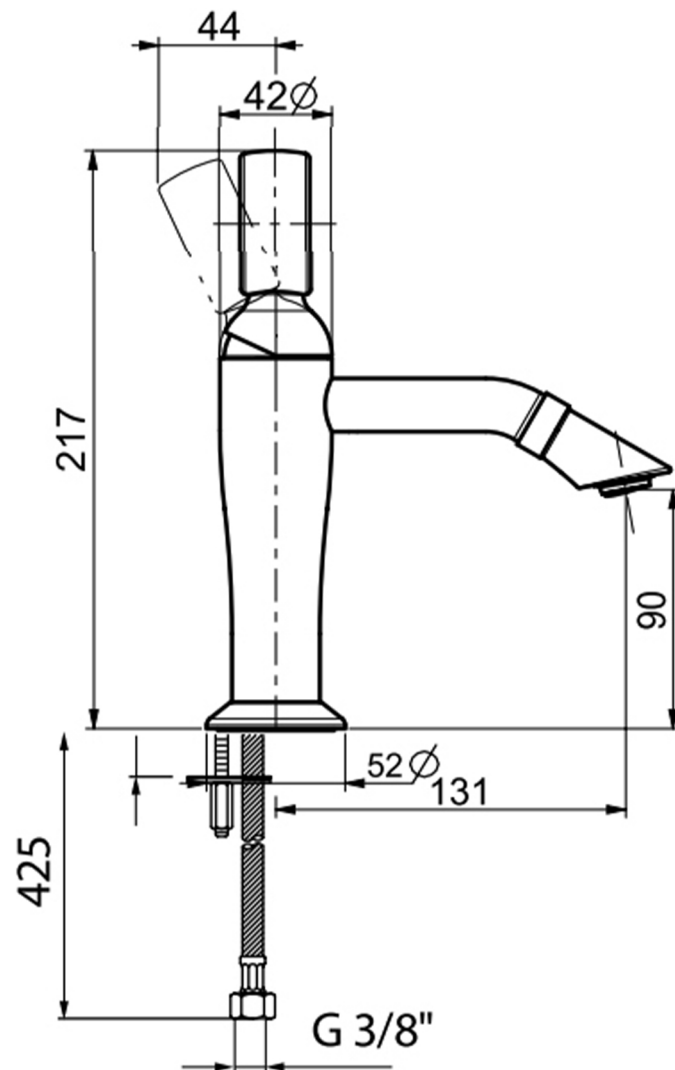

FAU-OPL-PCR

Category: Bathroom Faucet

Material: Lead-Free Brass

Dimensions: 5.5" (L) x 2" (W) x 8.5" (H)

Description: Luxury bathroom faucet in polished chrome finish.

*Numbers are in millimeter