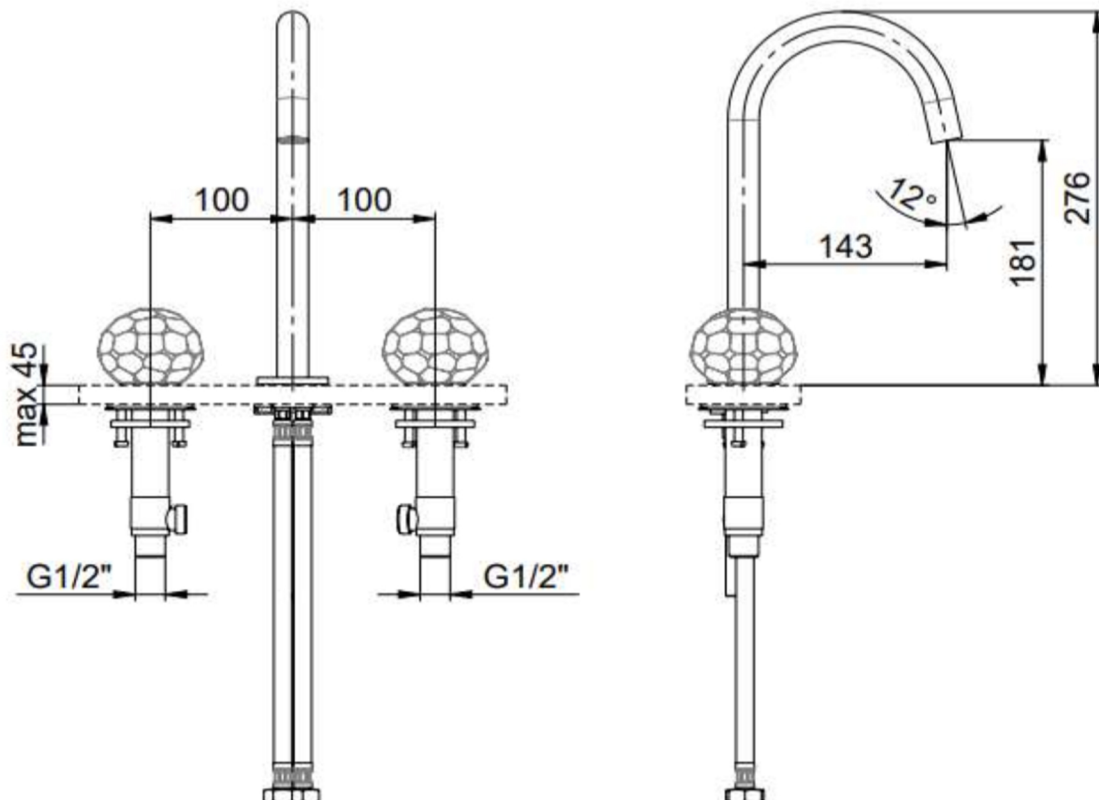

NIDO

Category: Bathroom Faucet

Material: Crystal/Brass

Dimensions:

7.8" (L) x 5.6" (W) x 10.8" (H)

Colors:

Polished
Gold

Brushed
Gold

Polished
Chrome

Brushed
Gun Metal

Matt
Black

Technical Data

*Numbers are in millimeters