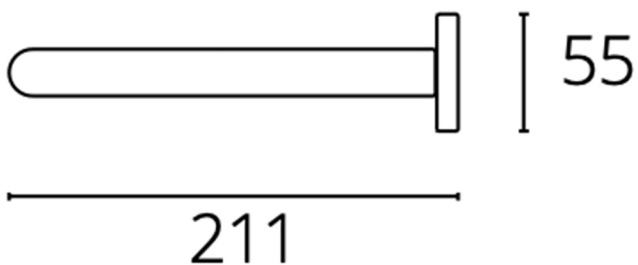

MIRAGGIO

Model: Miraggio

Category: Bathroom Faucet

Material: Lead-Free Brass/Crystal

Dimensions: 8.3"(L) x 2.1"(W)

Description: Luxury wallmount bathroom faucet with crystal handles.

*Numbers are in millimeters