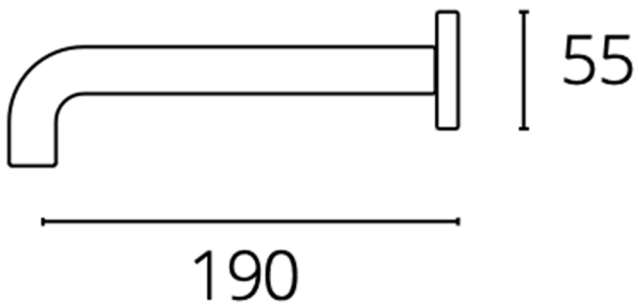

MIRAGGIO

Model: Miraggio

Category: Bathroom Faucet

Material: Lead-Free Brass/Crystal

Dimensions: 8.3"(L) x 2.1"(W)

Description: Luxury wallmount bathroom faucet with crystal handles.

*Numbers are in millimeters