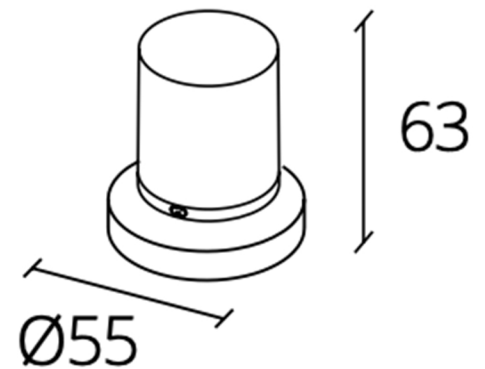

MIRAGGIO

Model: Miraggio

Category: Bathroom Faucet

Material: Lead-Free Brass/Crystal

Dimensions: 8.3"(L) x 2.1"(W)

Description: Luxury wallmount bathroom faucet with crystal handles.

*Numbers are in millimeters