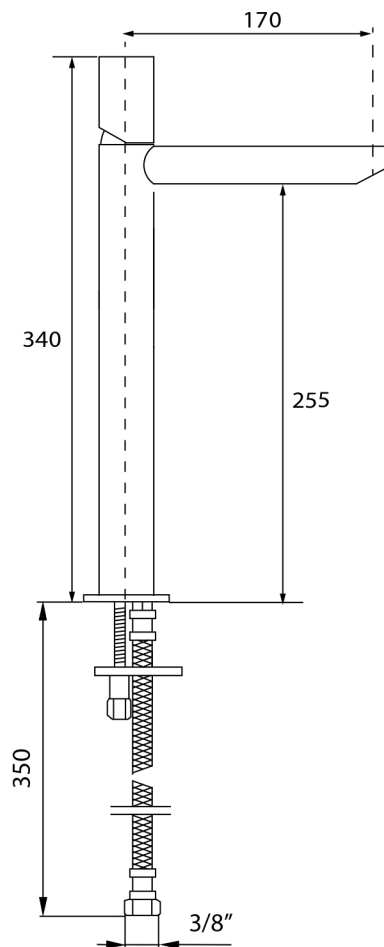

# MARBLE

**Category:** Bathroom Faucet

**Material:** Lead-Free Brass

**Dimensions:** 6.6" (L) x 1" (W) x 13.3" (H)

**Colors:**

Polished  
Gold

Polished  
Chrome

## Technical Data

\*Numbers are in millimeters