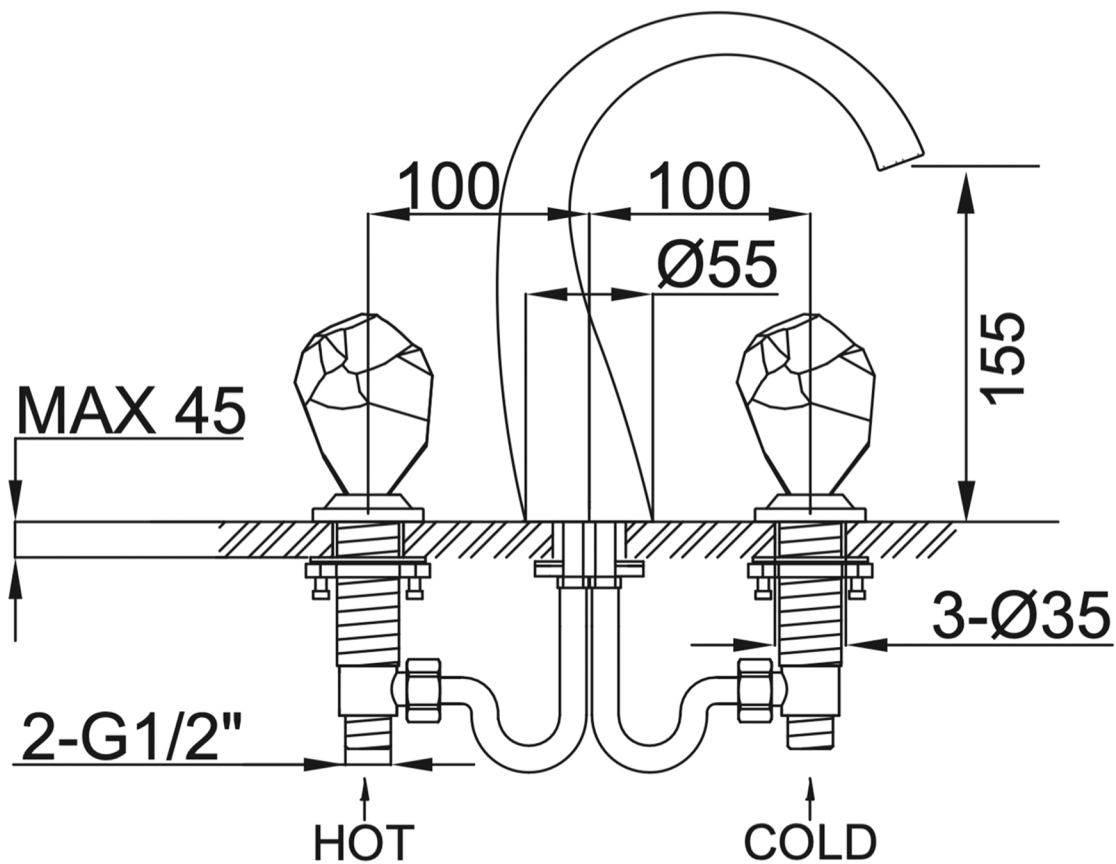

## FAU-LUX-GLD

Category: Bathroom Faucet

Material: Lead-Free Brass

Dimensions: 7" (L) x 7" (W) x 8" (H)

Description: Luxury bathroom faucet in polished gold finish.

\*Numbers are in millimeters