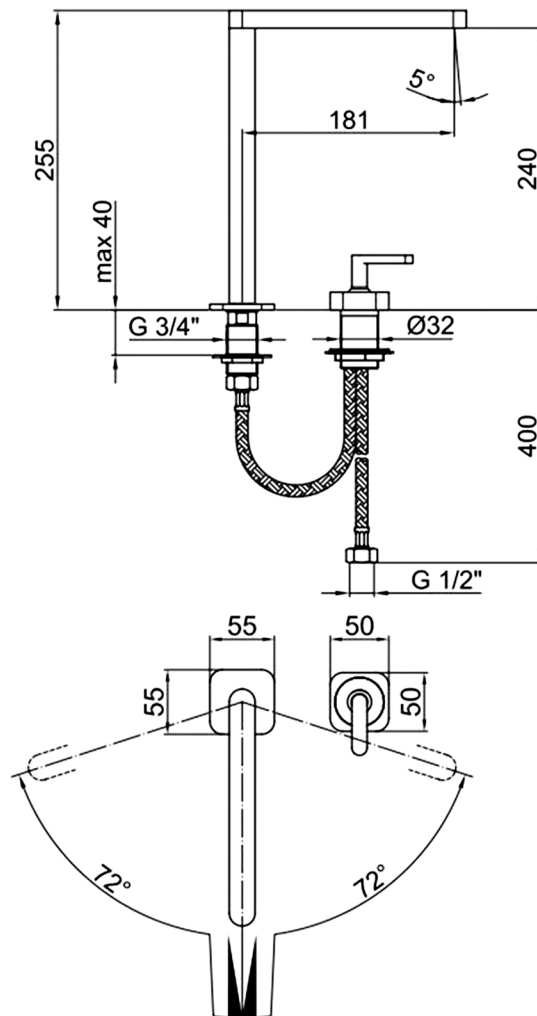

## FAU-LIH-PGL

Category: Bathroom Faucet

Material: Lead-Free Brass

Dimensions: 7.7" (L) x 2.1" (W) x 9.4" (H)

Description: Luxury bathroom faucet in polished gold finish.

\*Numbers are in millimeter