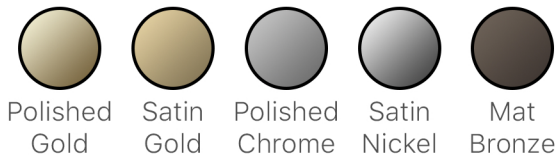

ICE XL

Category: Bathroom Faucet

Material: Crystal/Brass

Dimensions:

7.7" (L) x 1.9" (W) x 13.2" (H)

Colors:

Technical Data

*Numbers are in millimeters