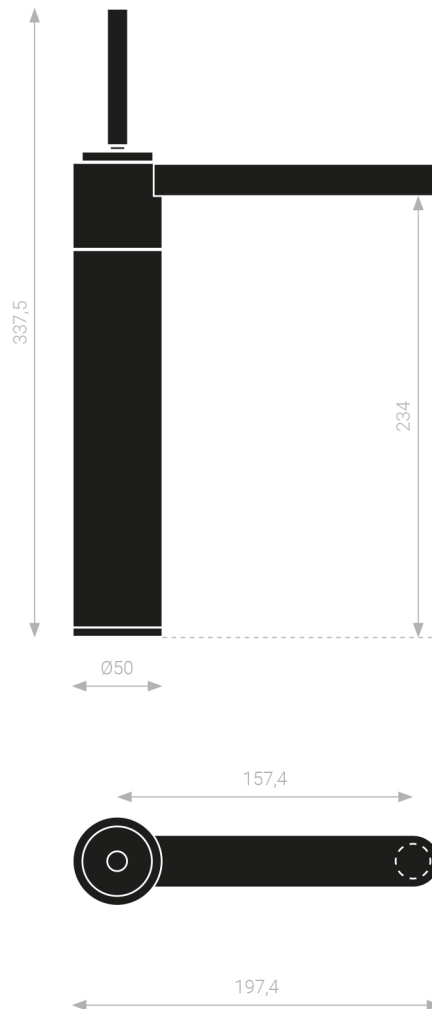

ICE XL

Category: Bathroom Faucet

Material: Crystal/Brass

Dimensions:

7.7" (L) x 1.9" (W) x 13.2" (H)

Colors:

Technical Data

*Numbers are in millimeters