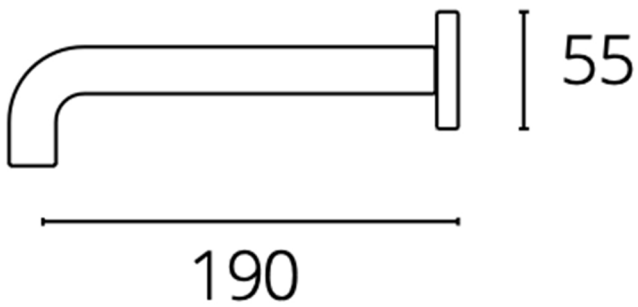

FIORE

Model: Fiore

Category: Bathroom Faucet

Material: Lead-Free Brass/Crystal

Dimensions: 8.3"(L) x 2.1"(W)

Description: Luxury wallmount bathroom faucet with crystal handles.

*Numbers are in millimeters