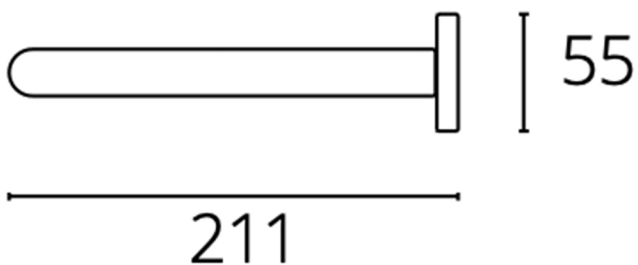

FIORE

Model: Fiore

Category: Bathroom Faucet

Material: Lead-Free Brass/Crystal

Dimensions: 8.3"(L) x 2.1"(W)

Description: Luxury wallmount bathroom faucet with crystal handles.

*Numbers are in millimeters