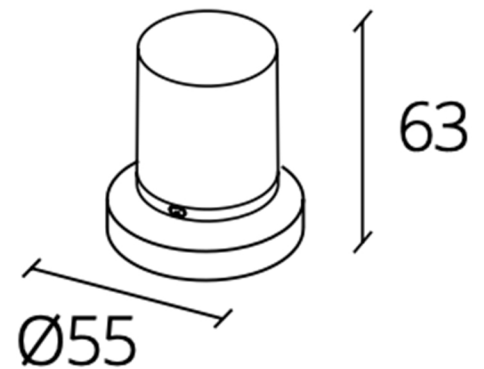

FIORE

Model: Fiore

Category: Bathroom Faucet

Material: Lead-Free Brass/Crystal

Dimensions: 8.3"(L) x 2.1"(W)

Description: Luxury wallmount bathroom faucet with crystal handles.

*Numbers are in millimeters