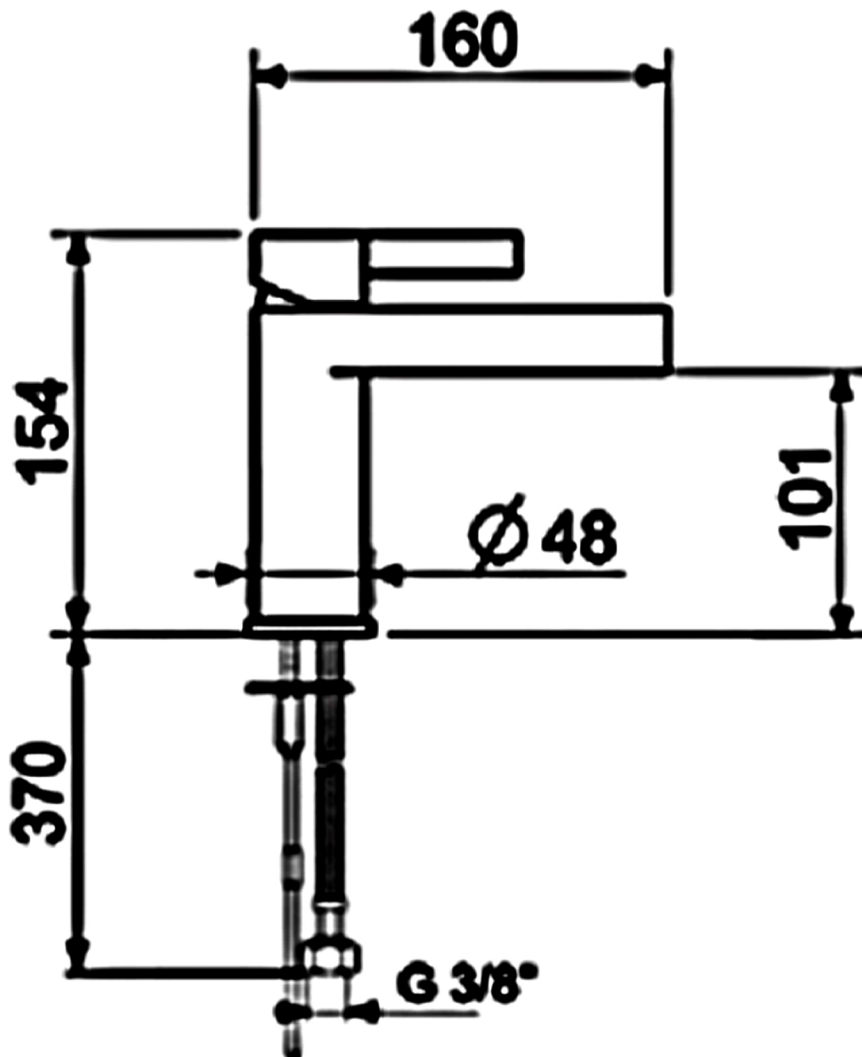

FAU-DRL-PGL

Category: Bathroom Faucet

Material: Lead-Free Brass

Dimensions: 6.3"(L) x 1.9"(W) x 6.1"(H)

Description: Luxury bathroom faucet in polished gold finish.

*Numbers are in millimeter