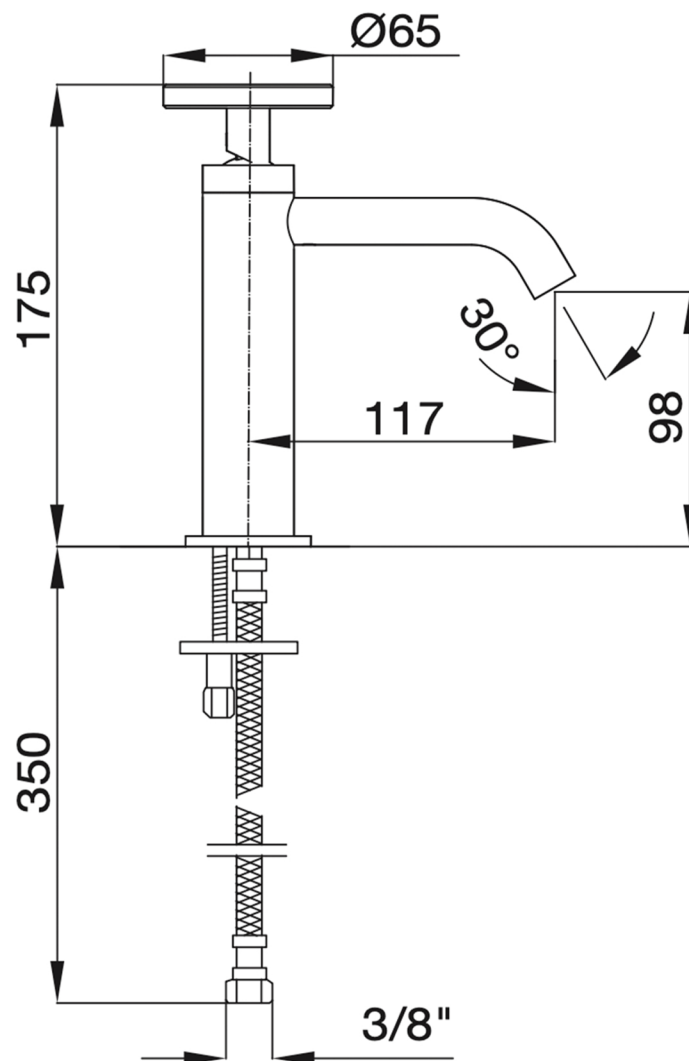

COUNTRY

Category: Bathroom Faucet

Material: Lead-Free Brass

Dimensions: 4.6" (L) x 2.5" (W) x 6.8" (H)

Description: Luxury bathroom faucet in brushed gold finish.

*Numbers are in millimeters