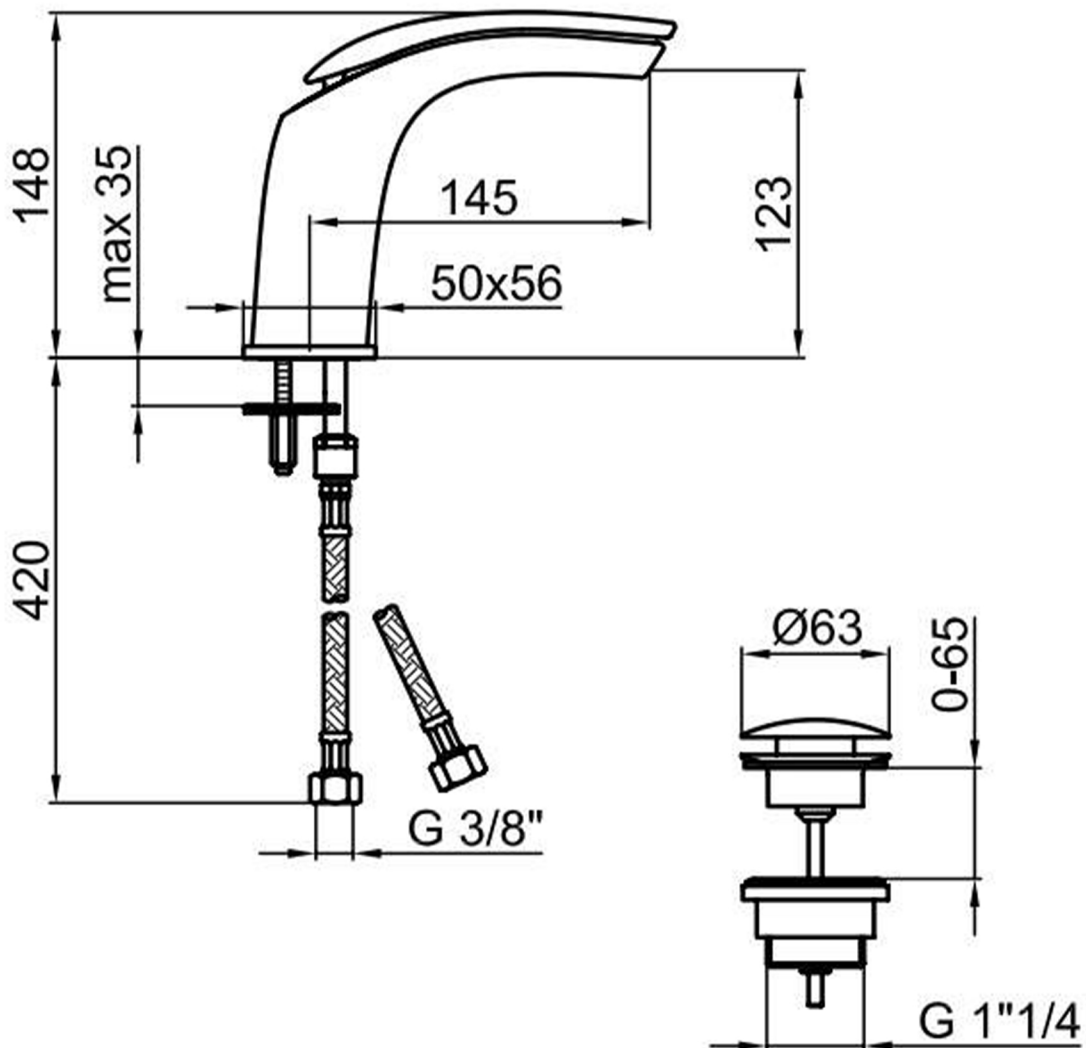

FAU-ARL-PCR

Category: Bathroom Faucet

Material: Lead-Free Brass

Dimensions: 6.7" (L) x 1.9" (W) x 5.8" (H)

Description: Luxury bathroom faucet in polished chrome finish.

*Numbers are in millimeter