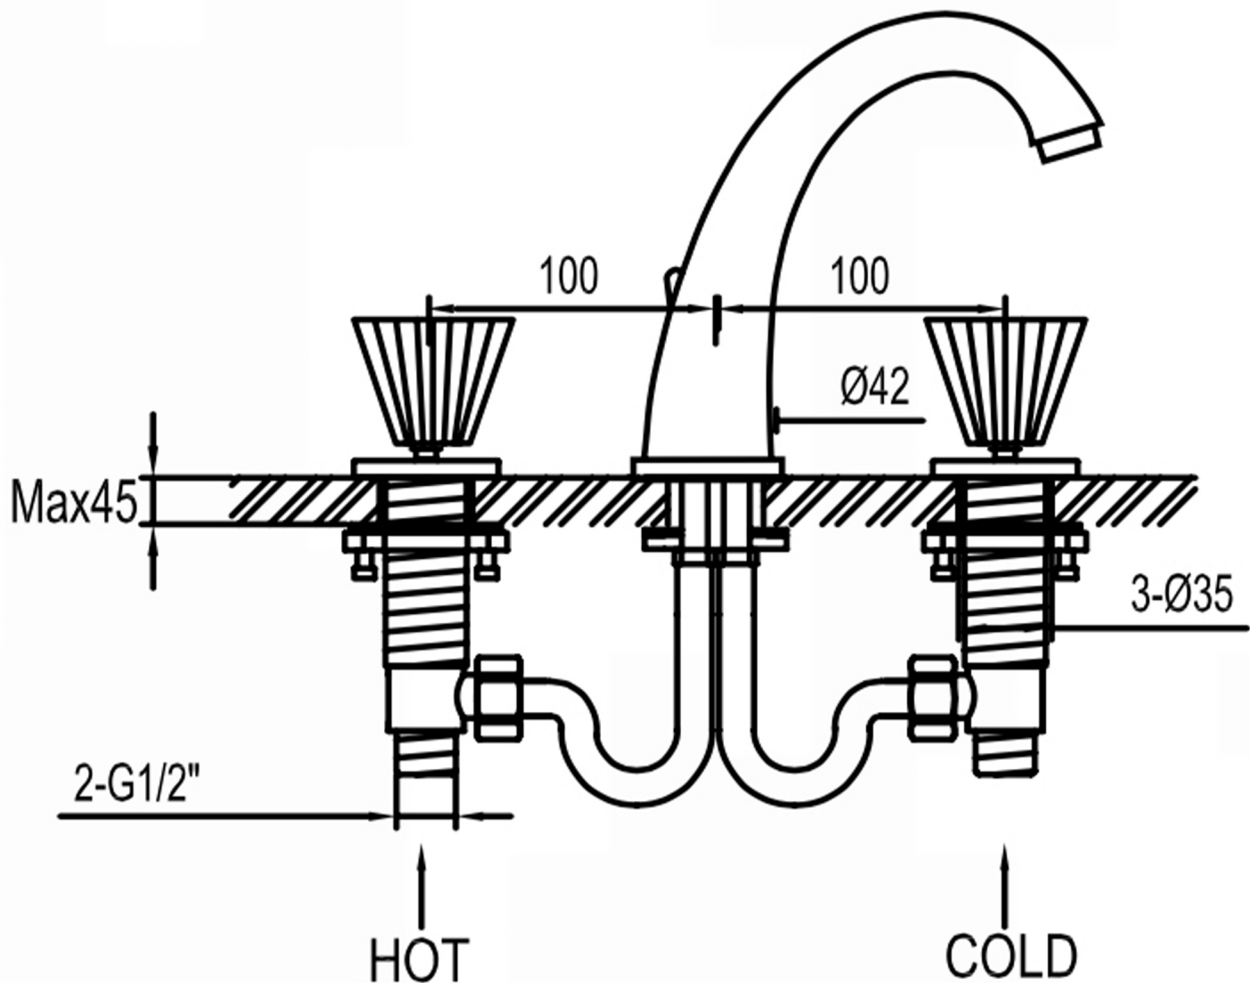

KYROS

Category: Bathroom Faucet

Material: Lead-Free Brass

Dimensions: 7.1" (L) x 7.9" (W) x 7.4" (H)

Description: Luxury bathroom faucet in polished gold finish.

*Numbers are in millimeters