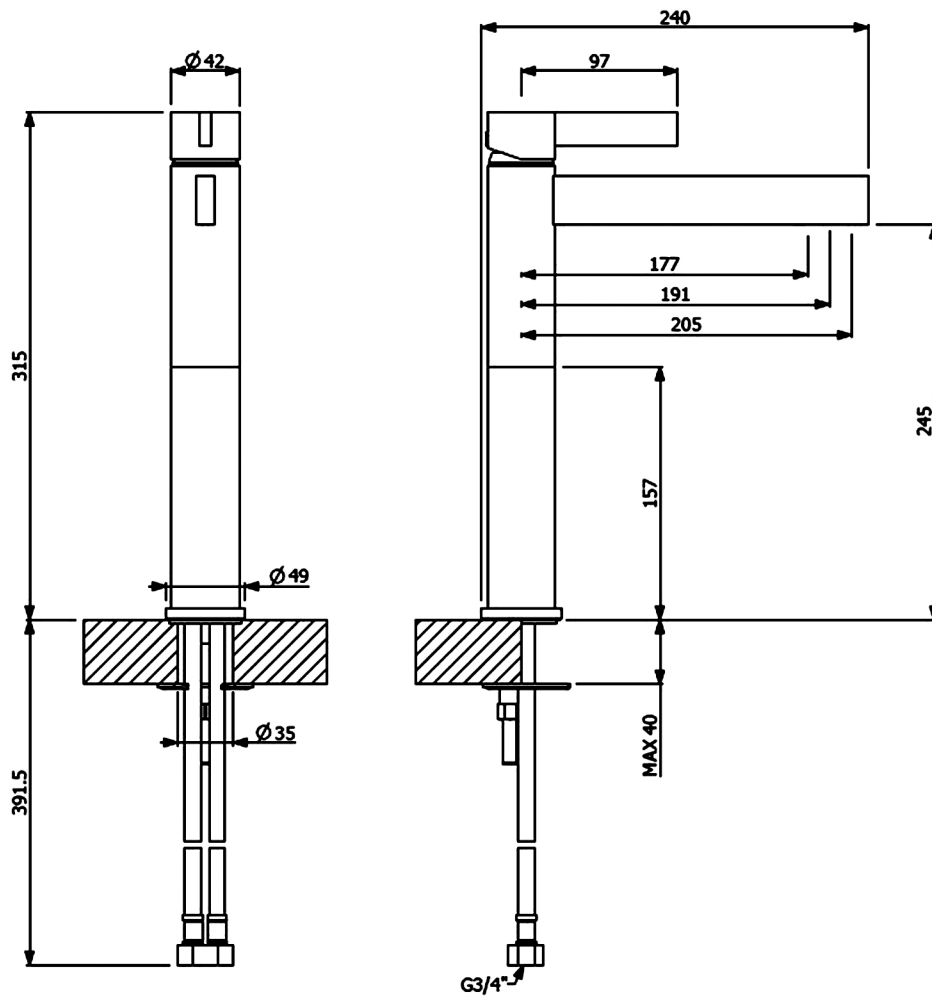

CASO

Model: CASO

Category: Bathroom Faucet

Material: Lead-Free Brass

Dimensions: 9.4" (L) x 1.6" (W) x 12.4" (H)

Description: Luxury bathroom faucet in polished gold finish.

*Numbers are in millimeter