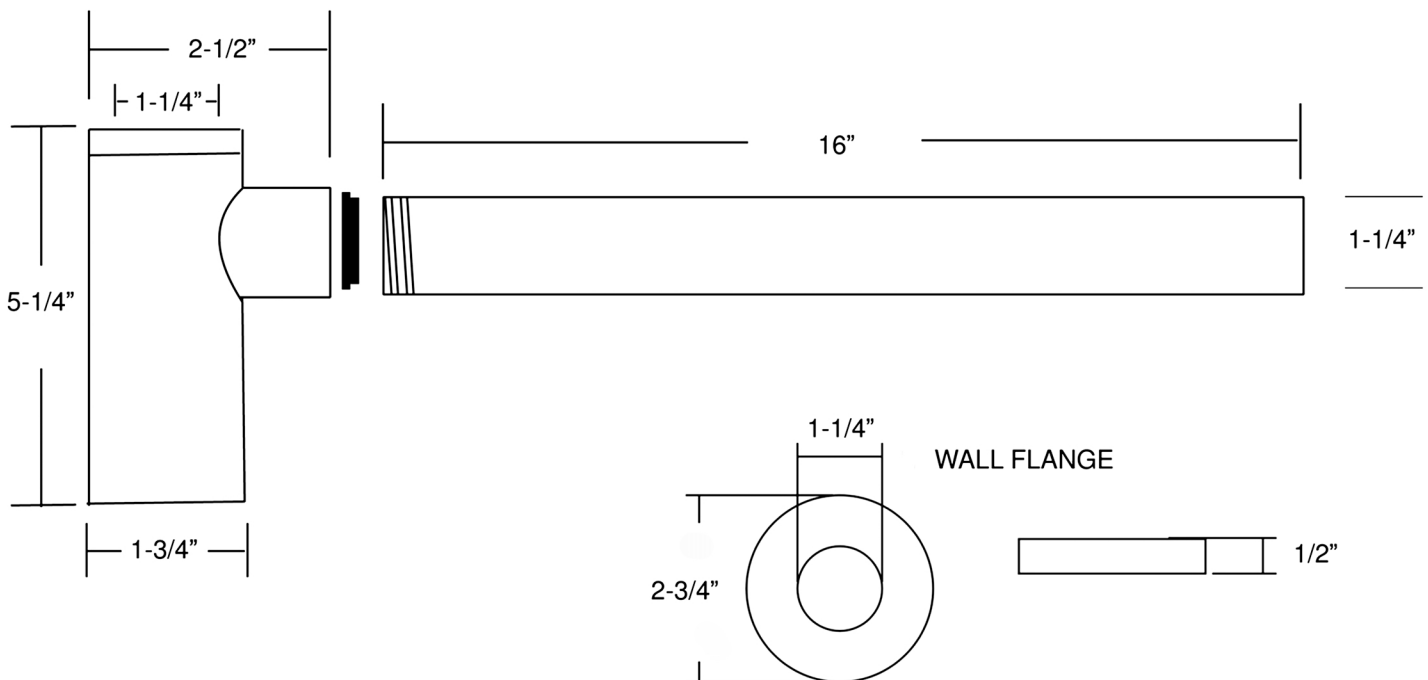

DRA-440-BRS

Category: Bathroom Drain
 Material: Lead-Free Brass
 Dimensions: 1.7" (L) x 1.7" (W) x 18.5" (H)

Description: Modern Cylinder Style Trap
 And Flange Kit in polished brass finish.

1-1/4" O.D. INLET X 1-1/4" OUTLET

*Numbers are in inches