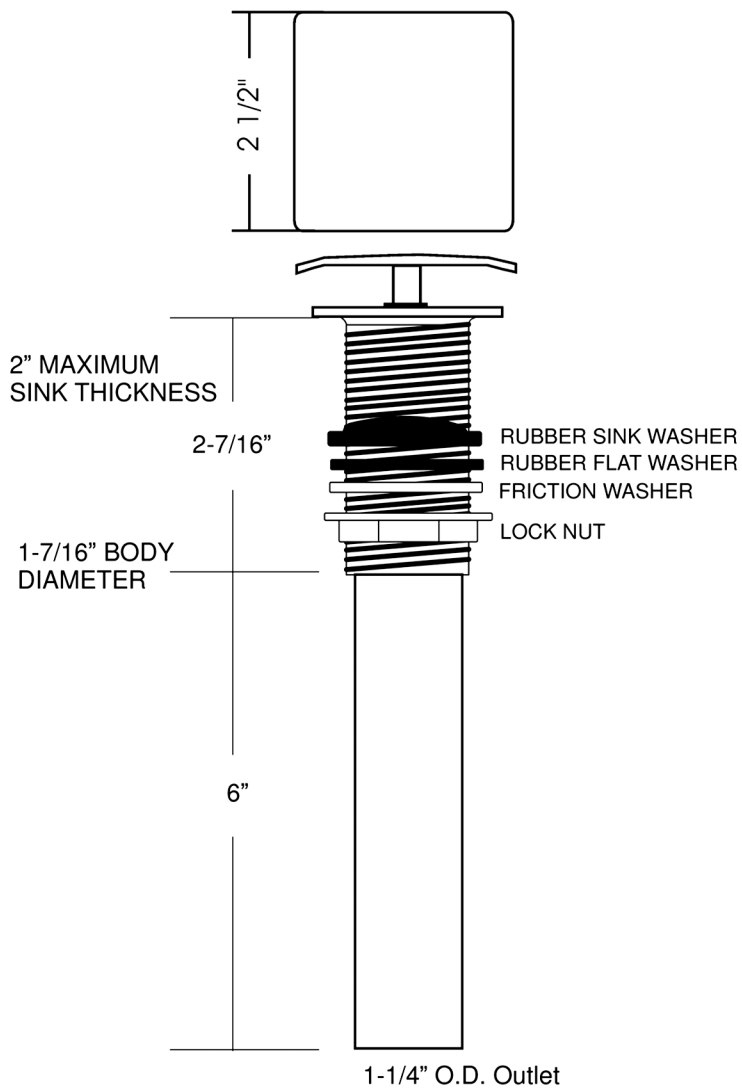

DRA-419-CHR

Category: Bathroom Drain

Material: Lead-Free Brass

Dimensions: 2.5" (L) x 2.5" (W) x 6" (H)

Description: Luxury bathroom drain in polished chrome finish.

*Numbers are in inches