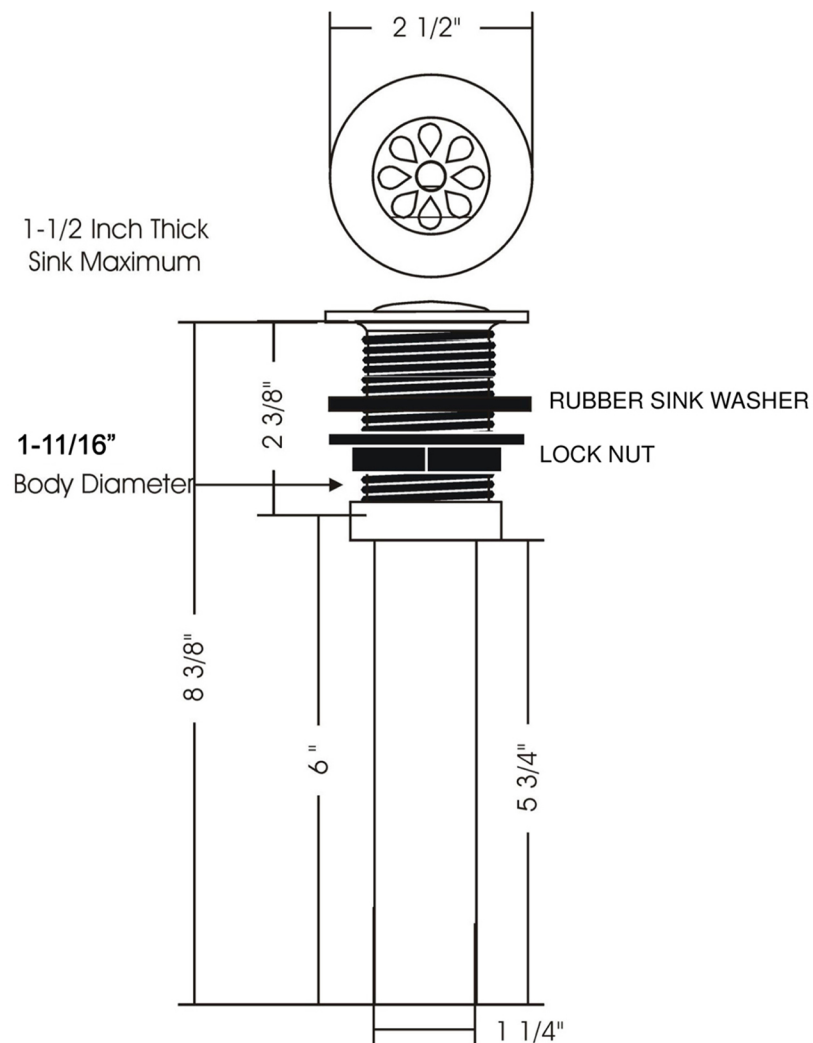

DRA-415-STL

Category: Bathroom Drain

Material: Lead-Free Brass

Dimensions: 2.1" (L) x 2.1" (W) x 8.3" (H)

Description: Luxury bathroom drain in stainless steel finish.

*Numbers are in inches