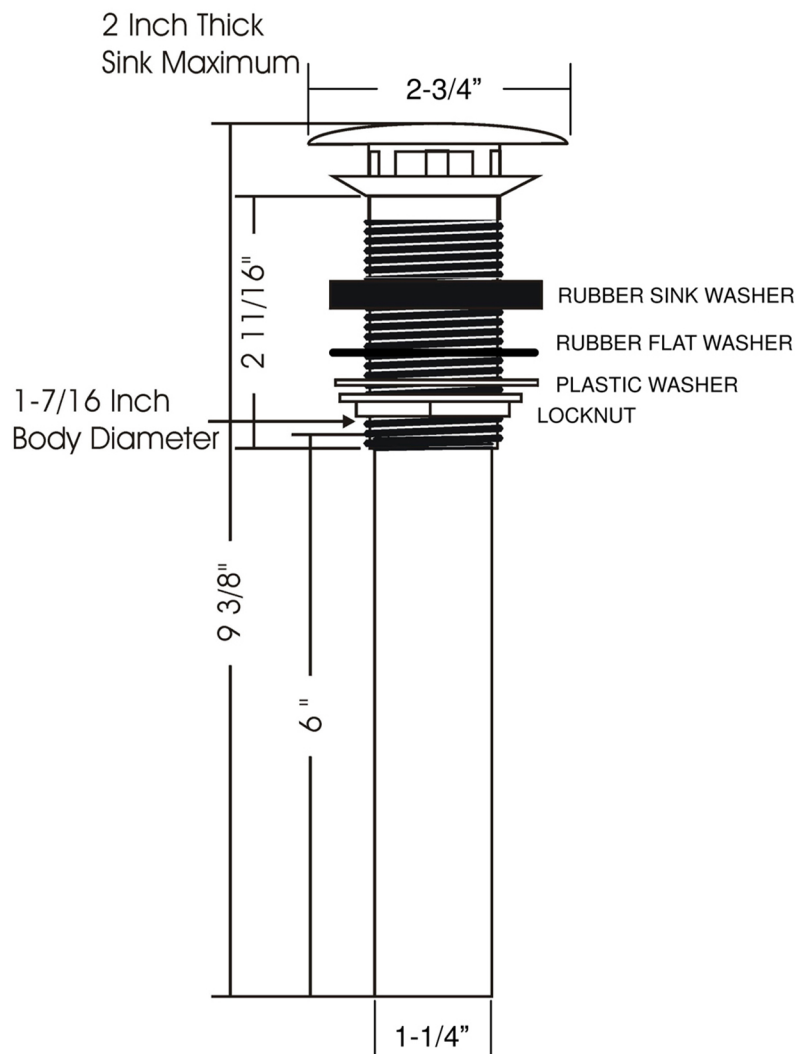

DRA-414-SCR

Category: Bathroom Drain

Material: Lead-Free Brass

Dimensions: 2.3" (L) x 2.3" (W) x 9.3" (H)

Description: Luxury bathroom drain in satin chrome finish.

*Numbers are in inches