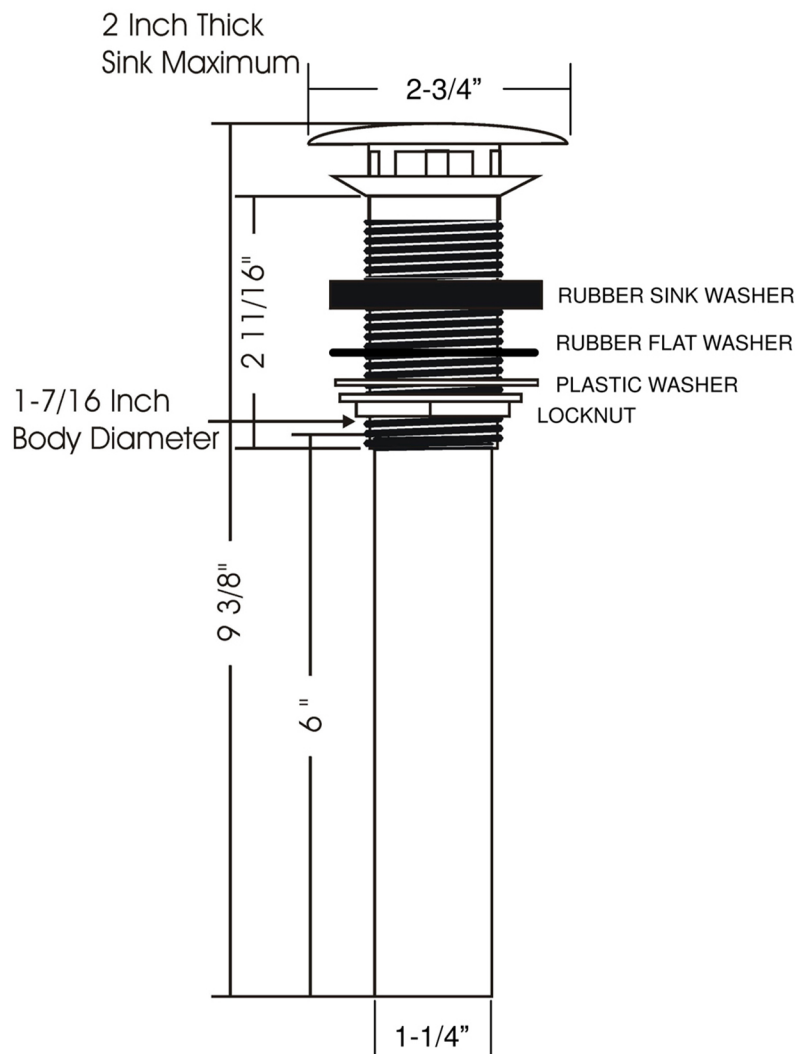

DRA-414-SBR

Category: Bathroom Drain

Material: Lead-Free Brass

Dimensions: 2.3" (L) x 2.3" (W) x 9.3" (H)

Description: Luxury bathroom drain in satin brass finish.

\*Numbers are in inches