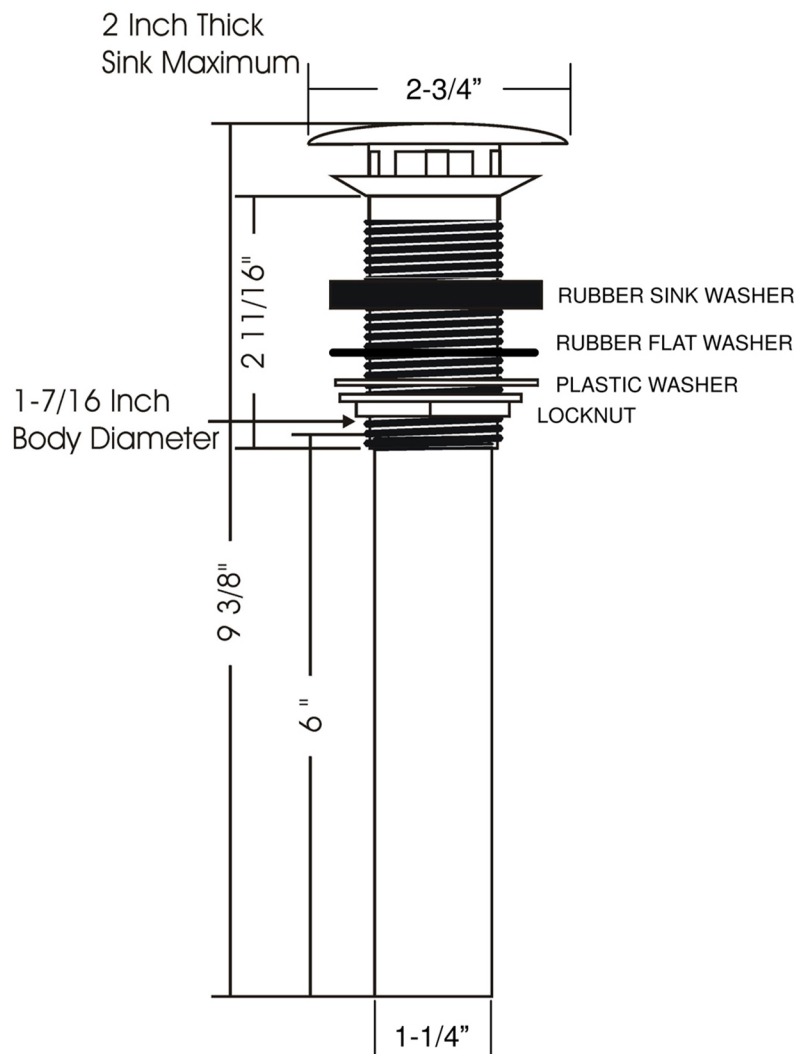

DRA-414-BNI

Category: Bathroom Drain

Material: Lead-Free Brass

Dimensions: 2.3" (L) x 2.3" (W) x 9.3" (H)

Description: Luxury bathroom drain in brushed nickel finish.

*Numbers are in inches