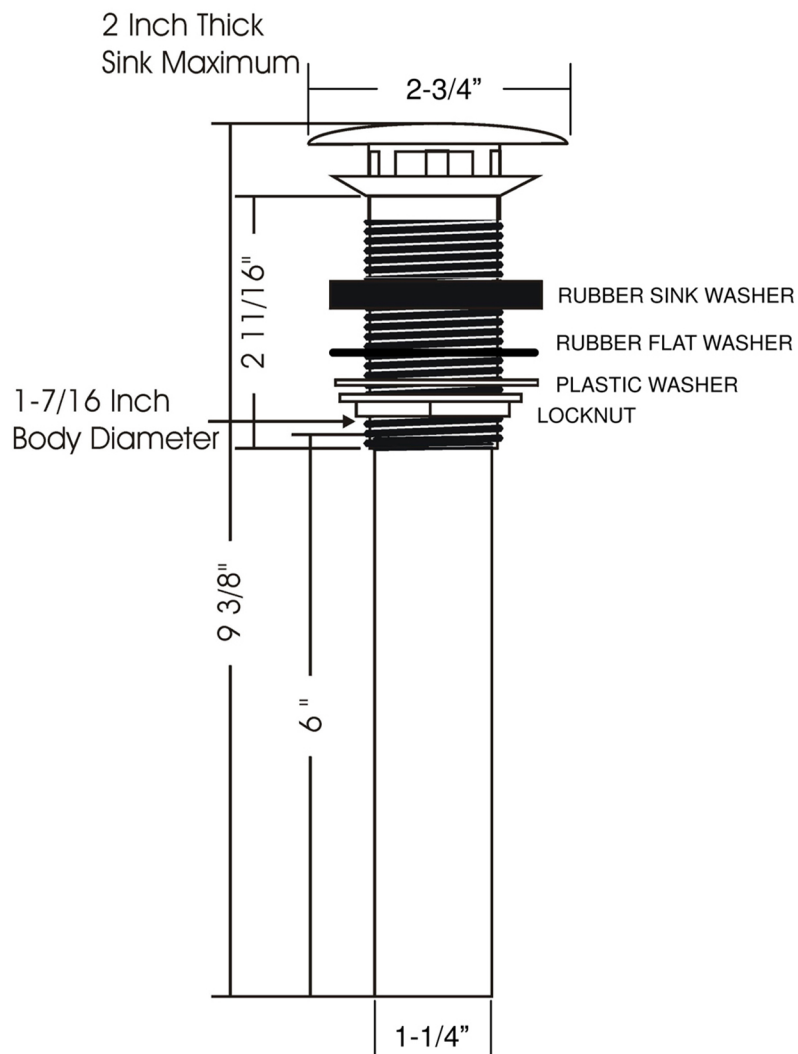

DRA-414-BLK

Category: Bathroom Drain

Material: Lead-Free Brass

Dimensions: 2.3" (L) x 2.3" (W) x 9.3" (H)

Description: Luxury bathroom drain in black finish.

*Numbers are in inches