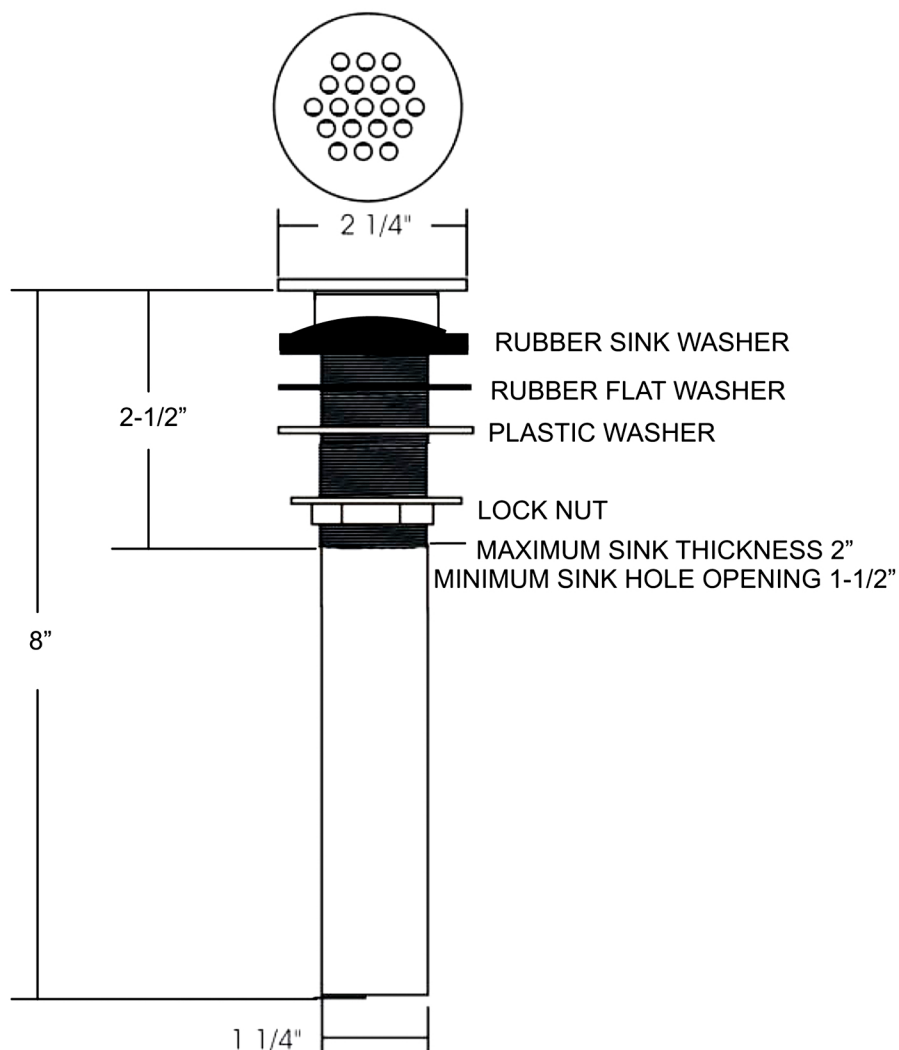

DRA-411-STL

Category: Bathroom Drain

Material: Lead-Free Brass

Dimensions: 2.1" (L) x 2.1" (W) x 8" (H)

Description: Luxury bathroom drain in stainless steel finish.

*Numbers are in inches