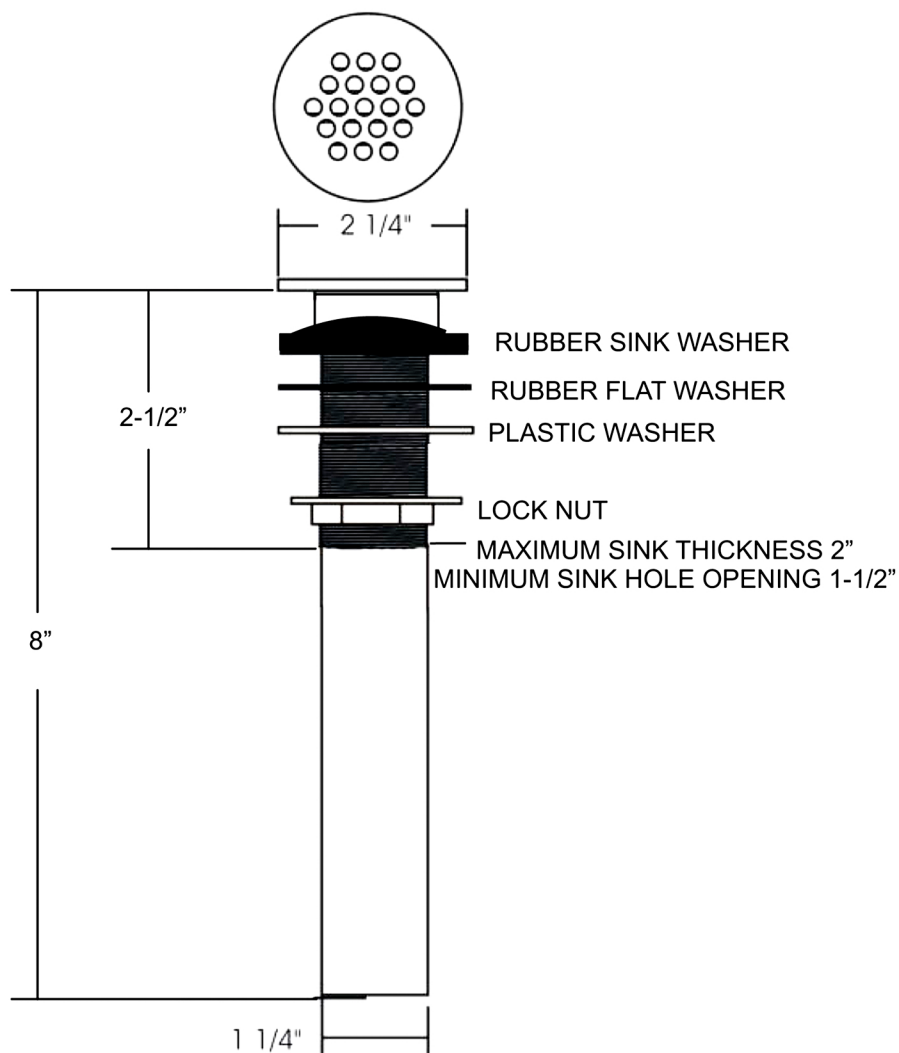

DRA-411-BLK

Category: Bathroom Drain

Material: Lead-Free Brass

Dimensions: 2.1"(L) x 2.1"(W) x 8"(H)

Description: Luxury bathroom drain in black finish.

*Numbers are in inches