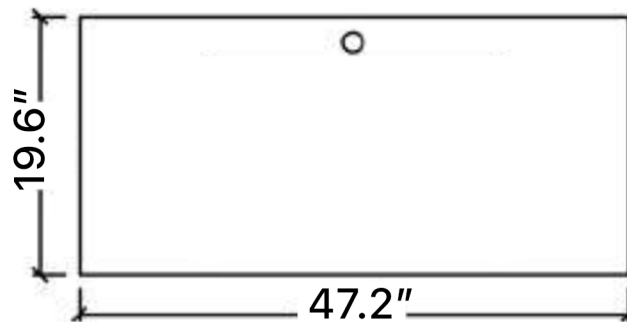

CRO120

Category: Bathroom Vanity

Material: Wood

Dimensions:

47.2"(L) x 19.6"(W) x 13.7"(H)

Colors:

Dark

Light

White

Crocodile Crocodile Crocodile

Technical Data

*Numbers are in inches