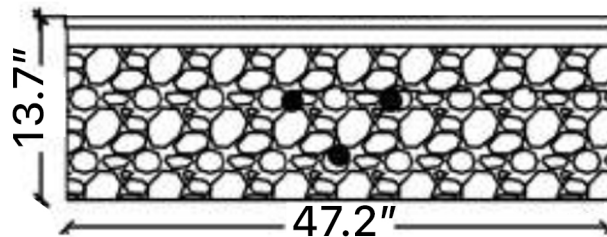

CRO120

Category: Bathroom Vanity

Material: Wood

Dimensions:

47.2"(L) x 19.6"(W) x 13.7"(H)

Colors:

Dark

Light

White

Crocodile Crocodile Crocodile

Technical Data

*Numbers are in inches