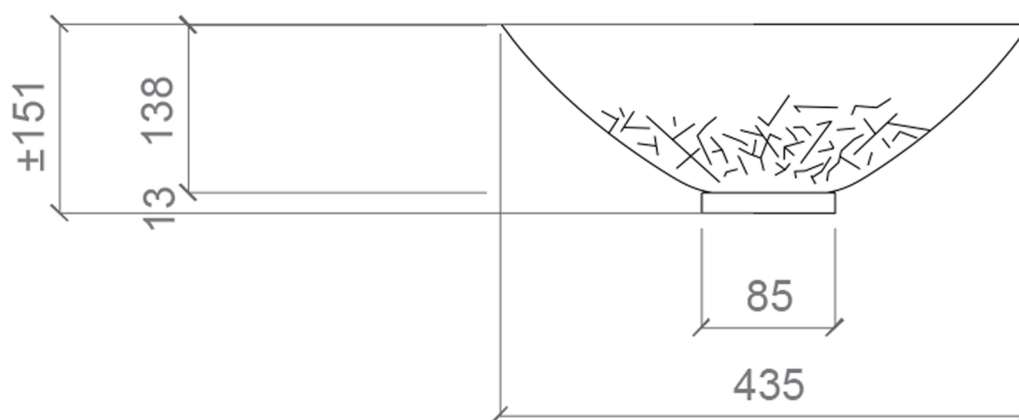

ICE OVAL SMALL

Model: ICE OVAL SMALL

Category: Bathroom Sink

Material: Crystal

Dimensions:

17.1"(L) x 11.4"(W) x 5.4"(H)

Description: Countertop washbasin fashioned from crystal 24% lead content, hand-bevelled .

*Numbers are in millimeters