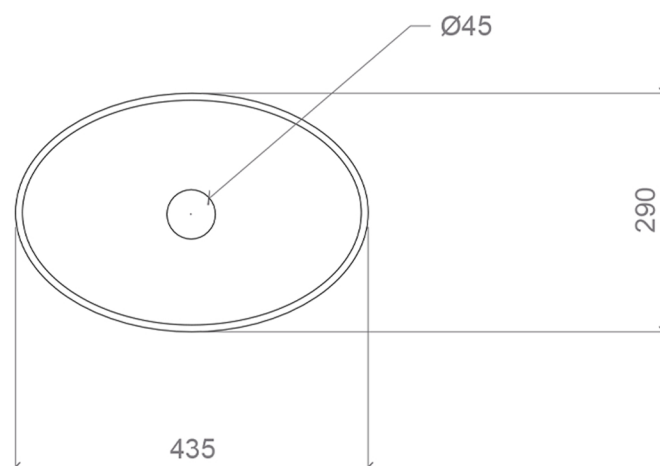

ICE OVAL SMALL

Model: ICE OVAL SMALL

Category: Bathroom Sink

Material: Crystal

Dimensions:

17.1"(L) x 11.4"(W) x 5.4"(H)

Description: Countertop washbasin fashioned from crystal 24% lead content, hand-bevelled .

*Numbers are in millimeters