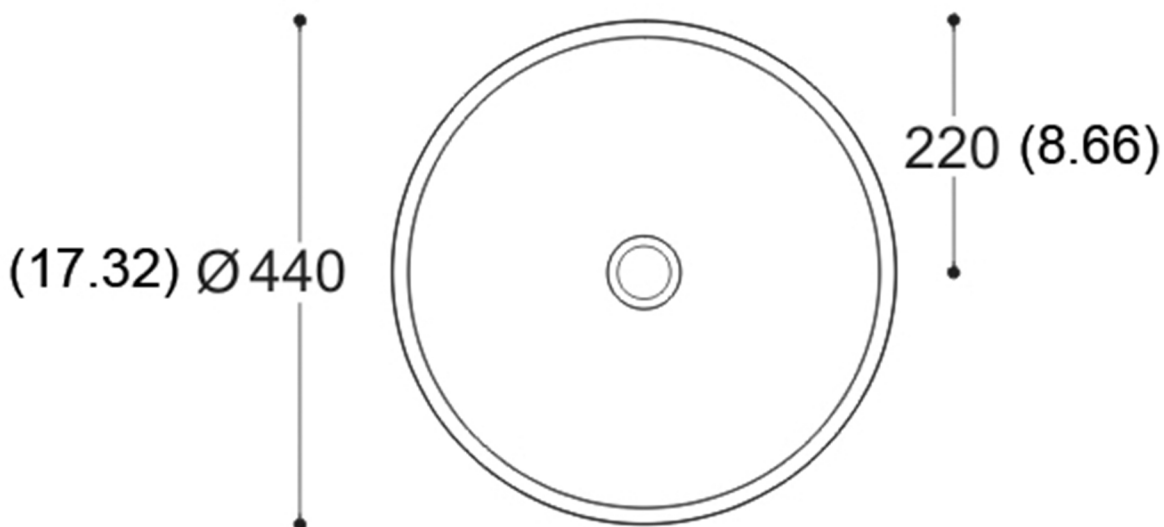

## VETRO FREDDO WAVE

Model: VETRO FREDDO WAVE

Category: Bathroom Sink

Material: Glass

Dimensions: 17.4" (L) x 17.4" (W) x 6" (D)

Description: Luxury bathroom sink in gold finish.

\*Numbers in parenthesis are in inches