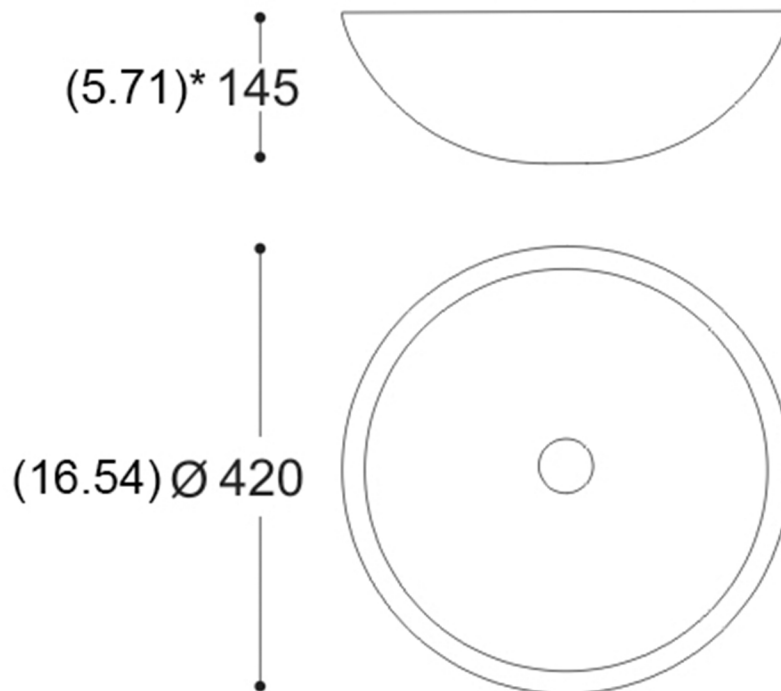

Mosaic Anniversary Glass

Model: Mosaic Anniversary Glass

Category: Bathroom Sink

Material: Glass

Dimensions: 16.5" (L) x 16.5" (W) x
5.7" (D)

Description: Luxury bathroom sink in
gold finish.

*Numbers in parenthesis are in inches