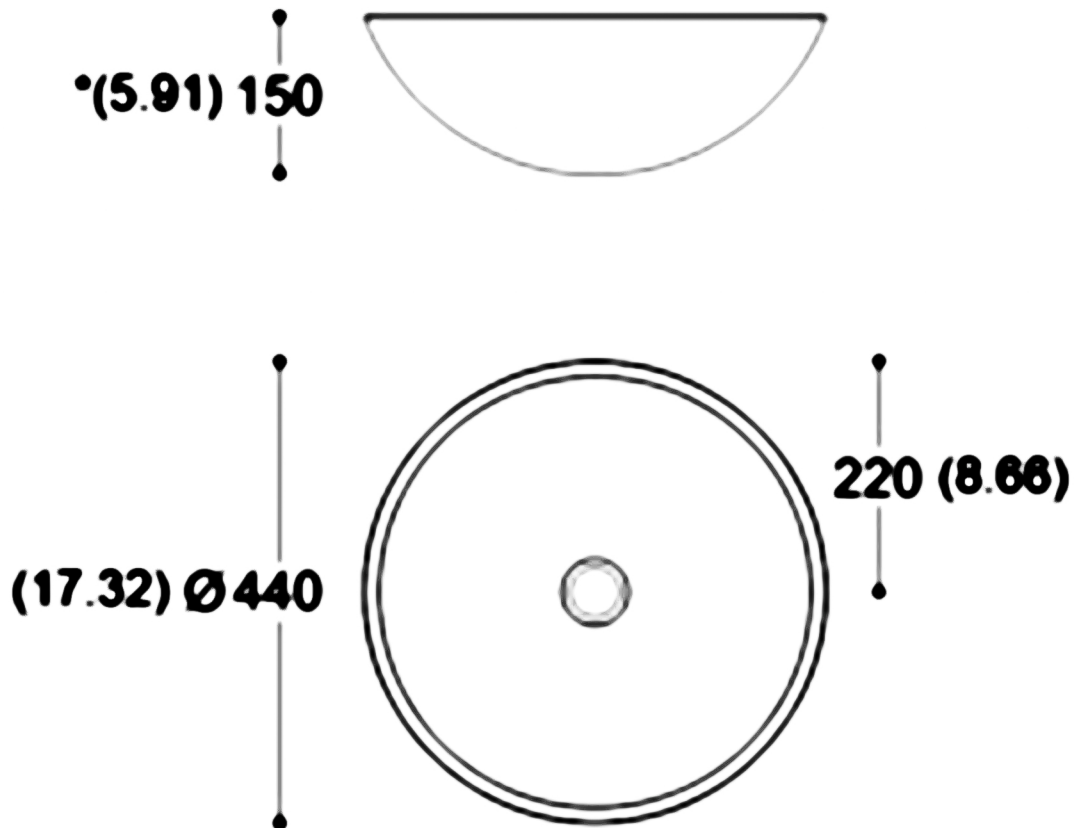

ATELIER FLARE TECK44

Model: ATELIER FLARE TECK44

Category: Bathroom Sink

Material: Crystal

Dimensions: 17.2" (L) x 17.2" (W) x  
5.7" (D)

Description: Luxury bathroom sink in  
white and gold finish.

\*Numbers in parenthesis are in inches