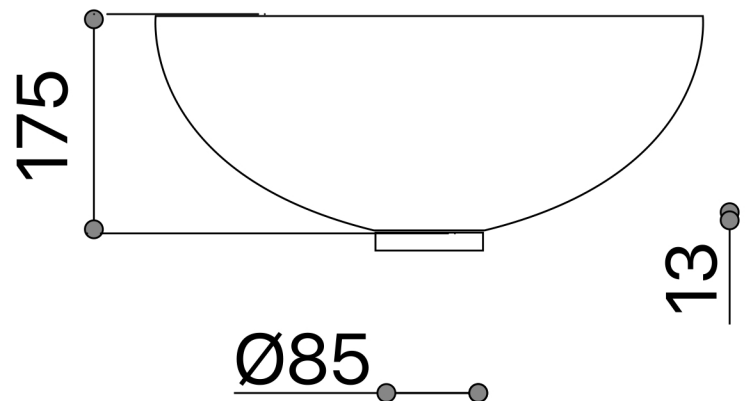

## ECHO

Model: Echo

Category: Bathroom Sink

Material: Crystal

Dimensions:

17.1"(L) x 17.1"(W) x 6.8"(H)

Description: Luxury crystal bathroom sink in clear/gold finish.

Ø435

\*Numbers are in millimeters