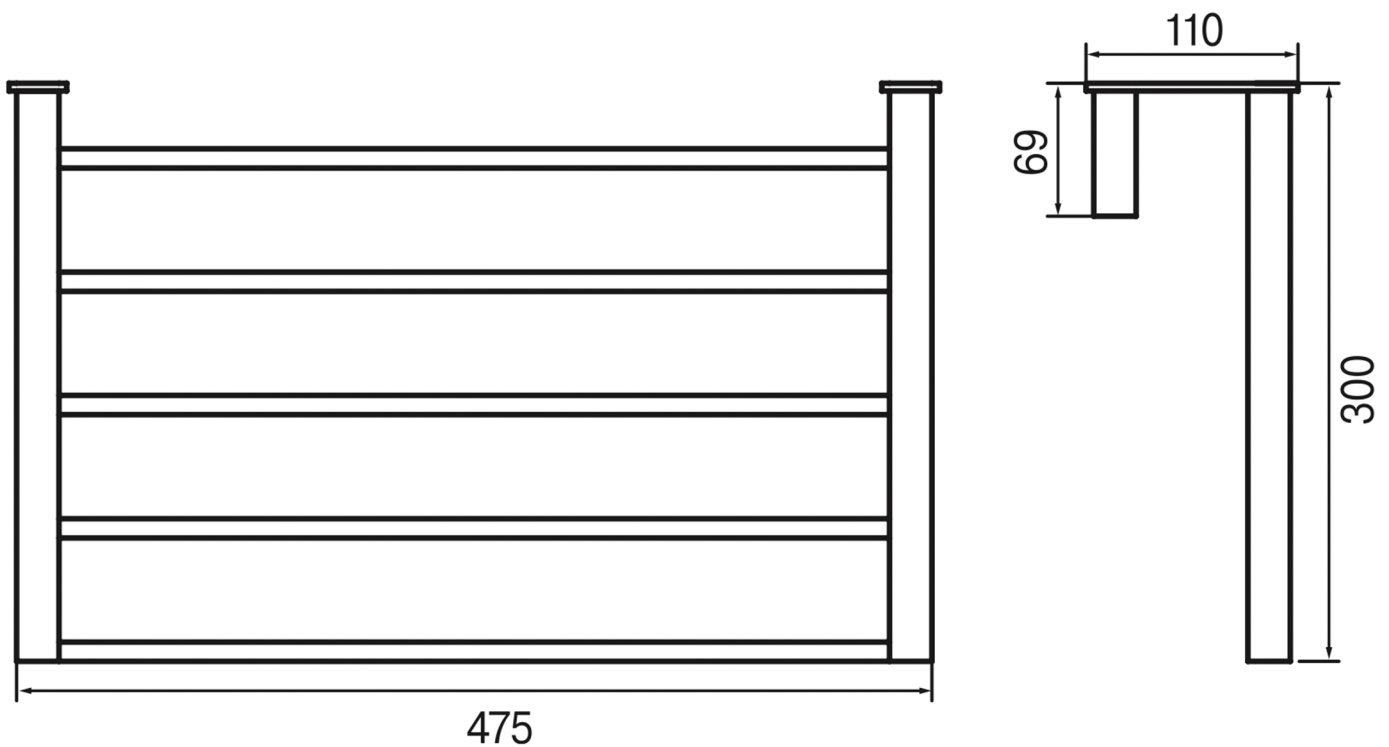

SKIP DIAMOND

Model: Skip Diamond

Category: Accessories

Material: Brass

Dimensions: 18.7" (L) x 7.3" (W) x 11.8" (H)

Description: Luxury towel holder stand in polished gold finish.

*Numbers are in millimeters