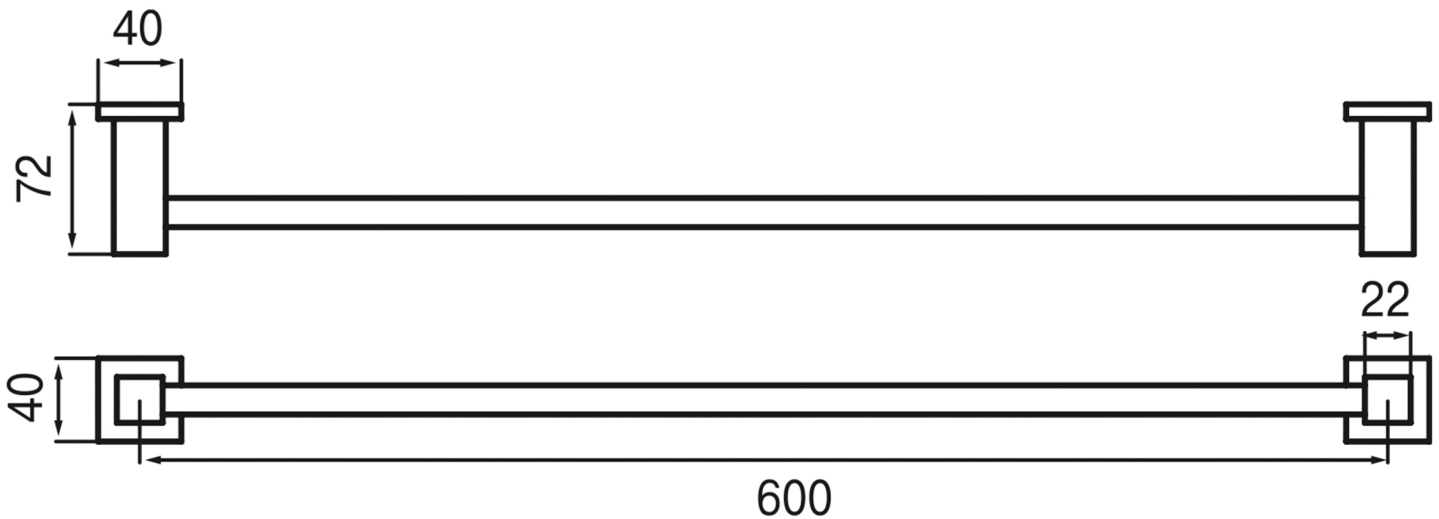

SKIP DIAMOND

Model: Skip Diamond

Category: Accessories

Material: Brass

Dimensions: 23.6"(L) x 1.5"(W) x 2.8"(H)

Description: Luxury towel bar in polished chrome finish.

*Numbers are in millimeters